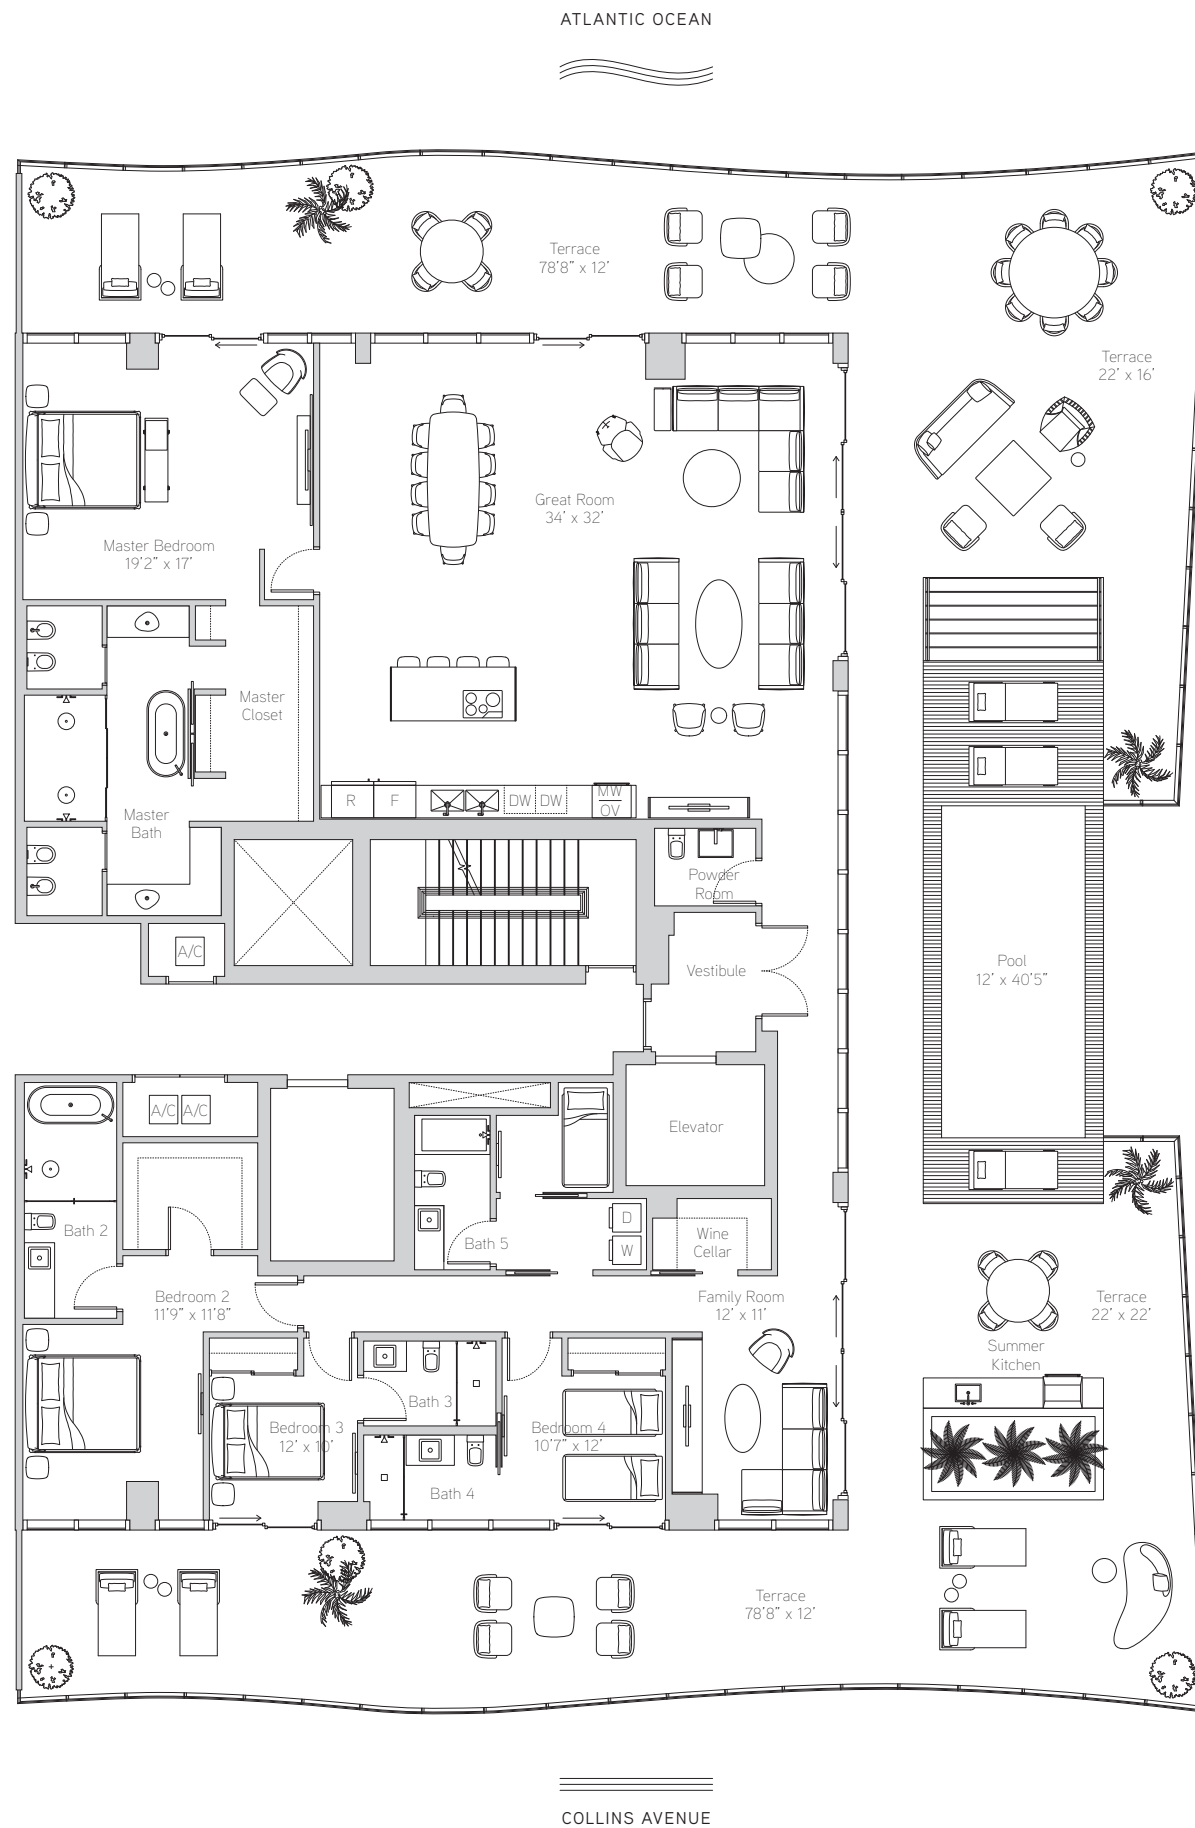

Penthouse South

Floor 19

4 Bedrooms
5.5 Bathrooms

Interior
3,523 ft² / 327 m²

Exterior
3,406 ft² / 316 m²

Total
6,929 ft² / 644 m²

Contact
5775 Collins Avenue 305.800.5775
Miami Beach, FL 33140 57ocean.com