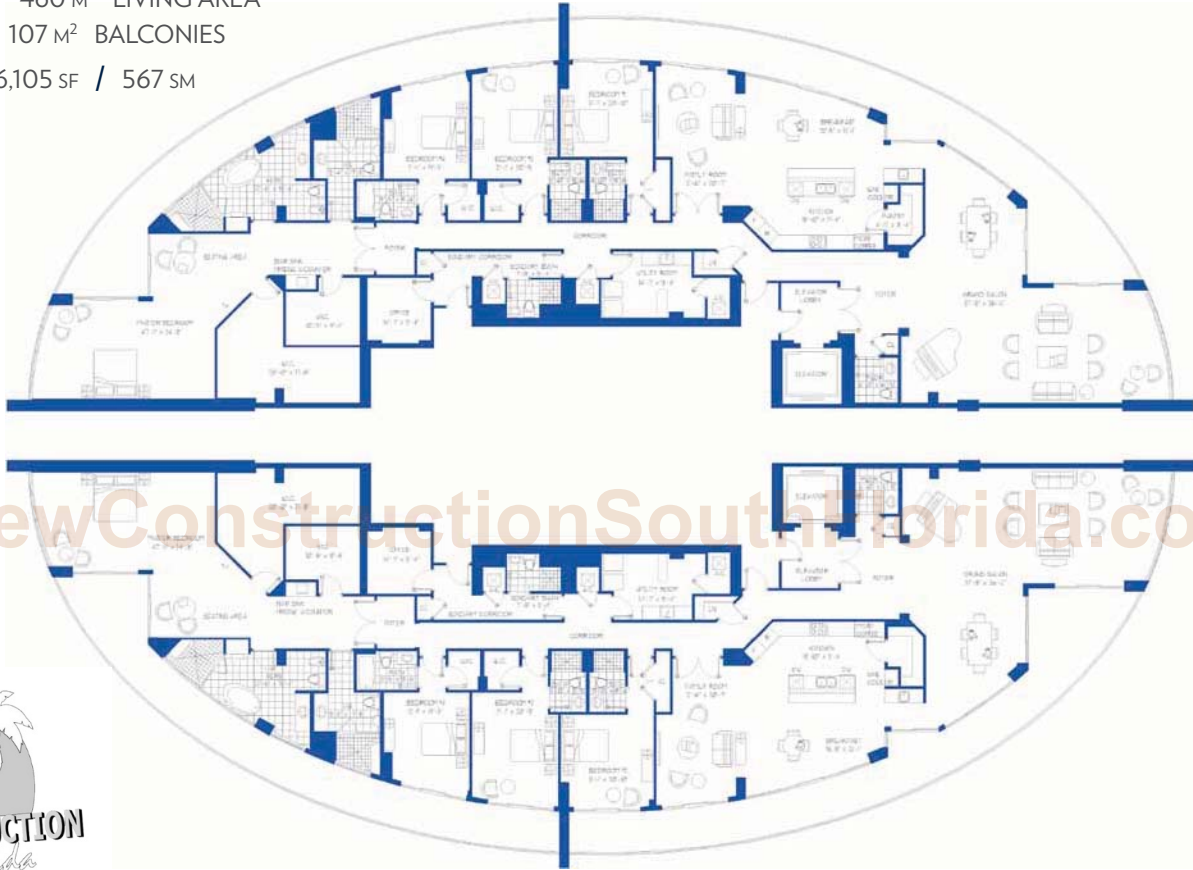

# Floor Plan | PENTHOUSE A

4 BEDROOMS, 6.5 BATHROOMS

4,955 SF / 460 M<sup>2</sup> LIVING AREA

1,150 SF / 107 M<sup>2</sup> BALCONIES

TOTAL = 6,105 SF / 567 SM

NewConstructionSouthFlorida.com

NewConstructionSouthFlorida.com

# Floor Plan | PENTHOUSE B

4 BEDROOMS, 6.5 BATHROOMS

4,955 SF / 460 M<sup>2</sup> LIVING AREA

1,150 SF / 107 M<sup>2</sup> BALCONIES

TOTAL = 6,105 SF / 567 SM

Aerial View