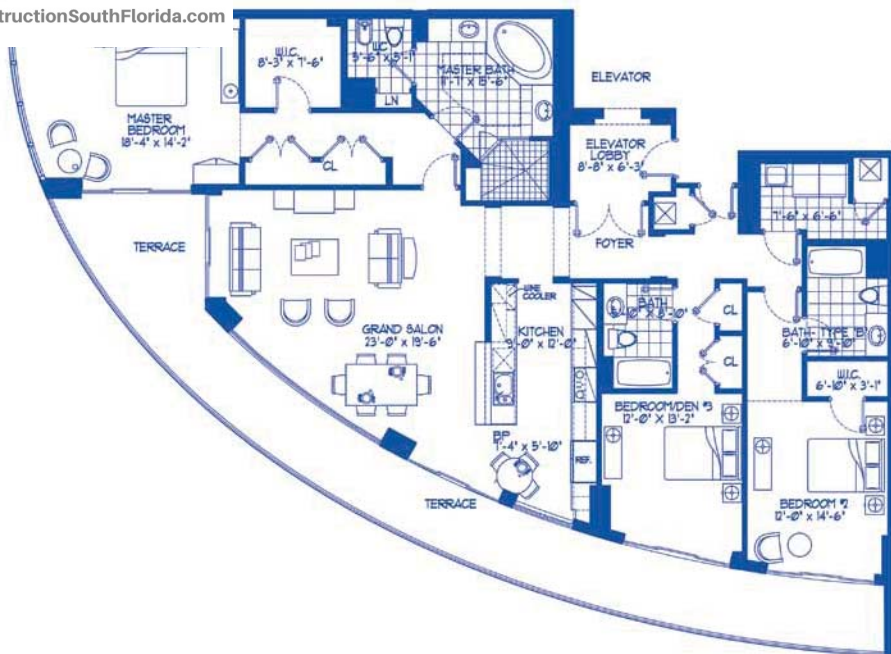

B - North

B - South

NewConstructionSouthFlorida.com

Floor Plan | UNIT B

BATHROOMS

LIVING AREA

CONIES

256 SM

NewConstructionSouthFlorida.com

*All dimensions, specifications and features are approximate and subject to change without notice.