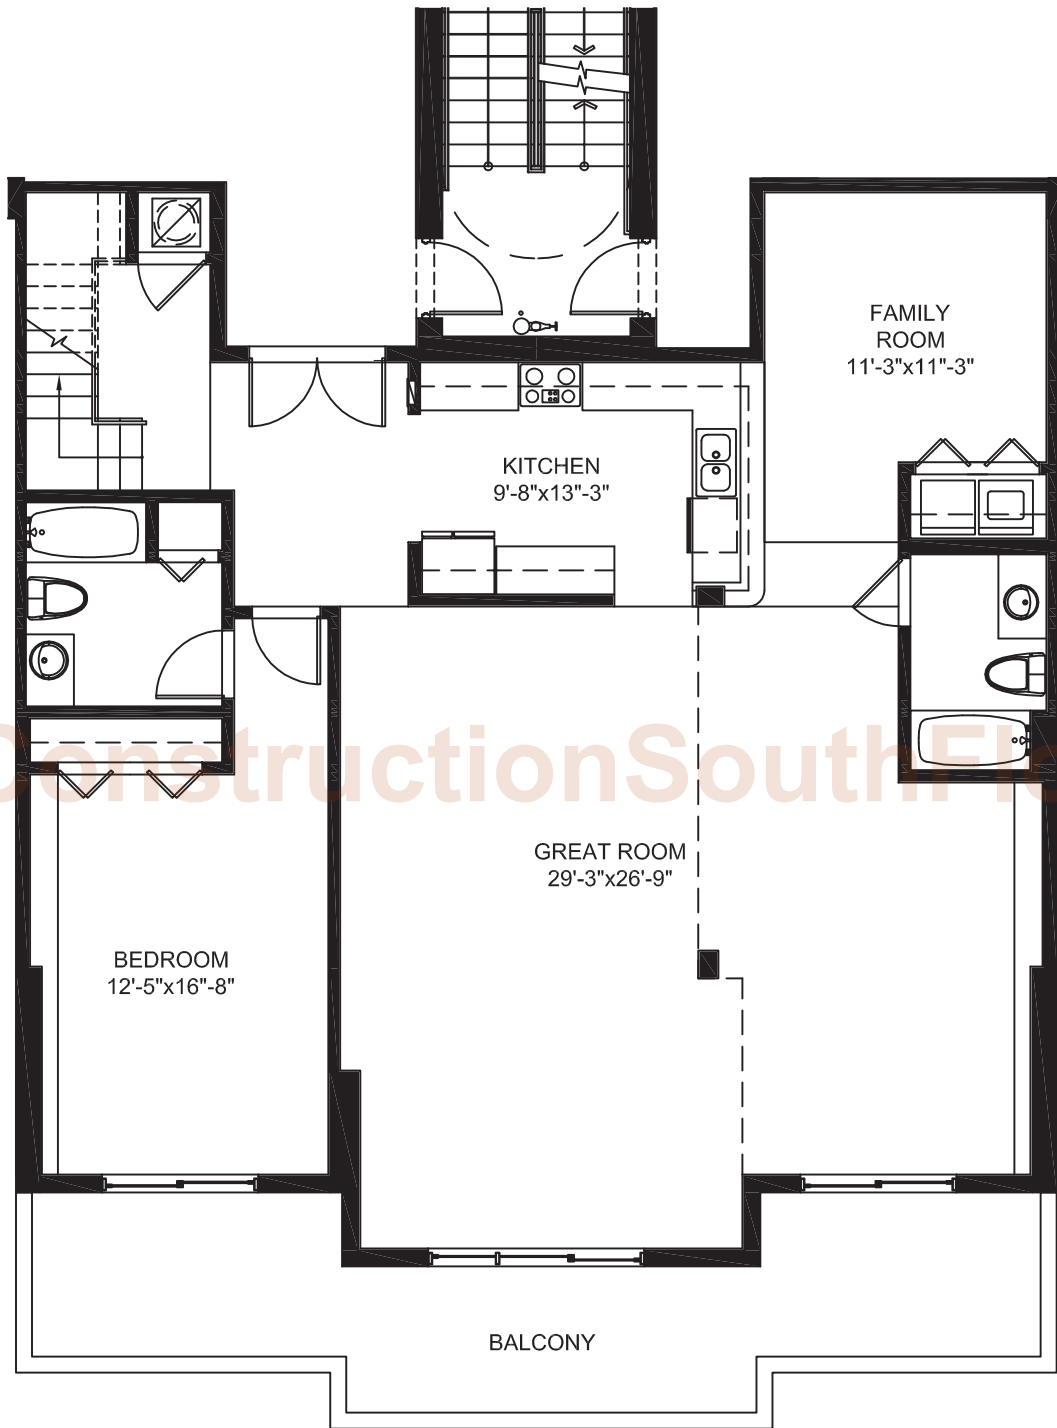

keyplan

BEDROOM  
12'-5"x16"-8"

KITCHEN  
9'-8"x13"-3"

FAMILY ROOM  
11'-3"x11"-3"

GREAT ROOM  
29'-3"x26'-9"

BALCONY

NewConstructionSouthFlorida.com

AVENTURA

3BED 3BATH PLUS  
MULTIMEDIA AND FAMILY

INTERIOR:	3270 SqFt.	304.11 m <sup>2</sup>
TERRACE:	309 SqFt.	28.73 m <sup>2</sup>
TOTAL:	3579 SqFt.	332.84 m <sup>2</sup>

NewConstructionSouthFlorida.com

Oral representations cannot be relied upon as correctly stating the representations of the developer. For correct representations, make reference to the documents required by section 718.503, Florida Statutes, to be furnished by a developer to a buyer or lessee..

keyplan

NewConstructionSouthFlorida.com

AVENTURA

**3BED 3BATH PLUS  
MULTIMEDIA AND FAMILY  
MEZZANINE**

INTERIOR:	3270 SqFt.	304.11 m <sup>2</sup>
TERRACE:	309 SqFt.	28.73 m <sup>2</sup>
TOTAL:	3579 SqFt.	332.84 m <sup>2</sup>