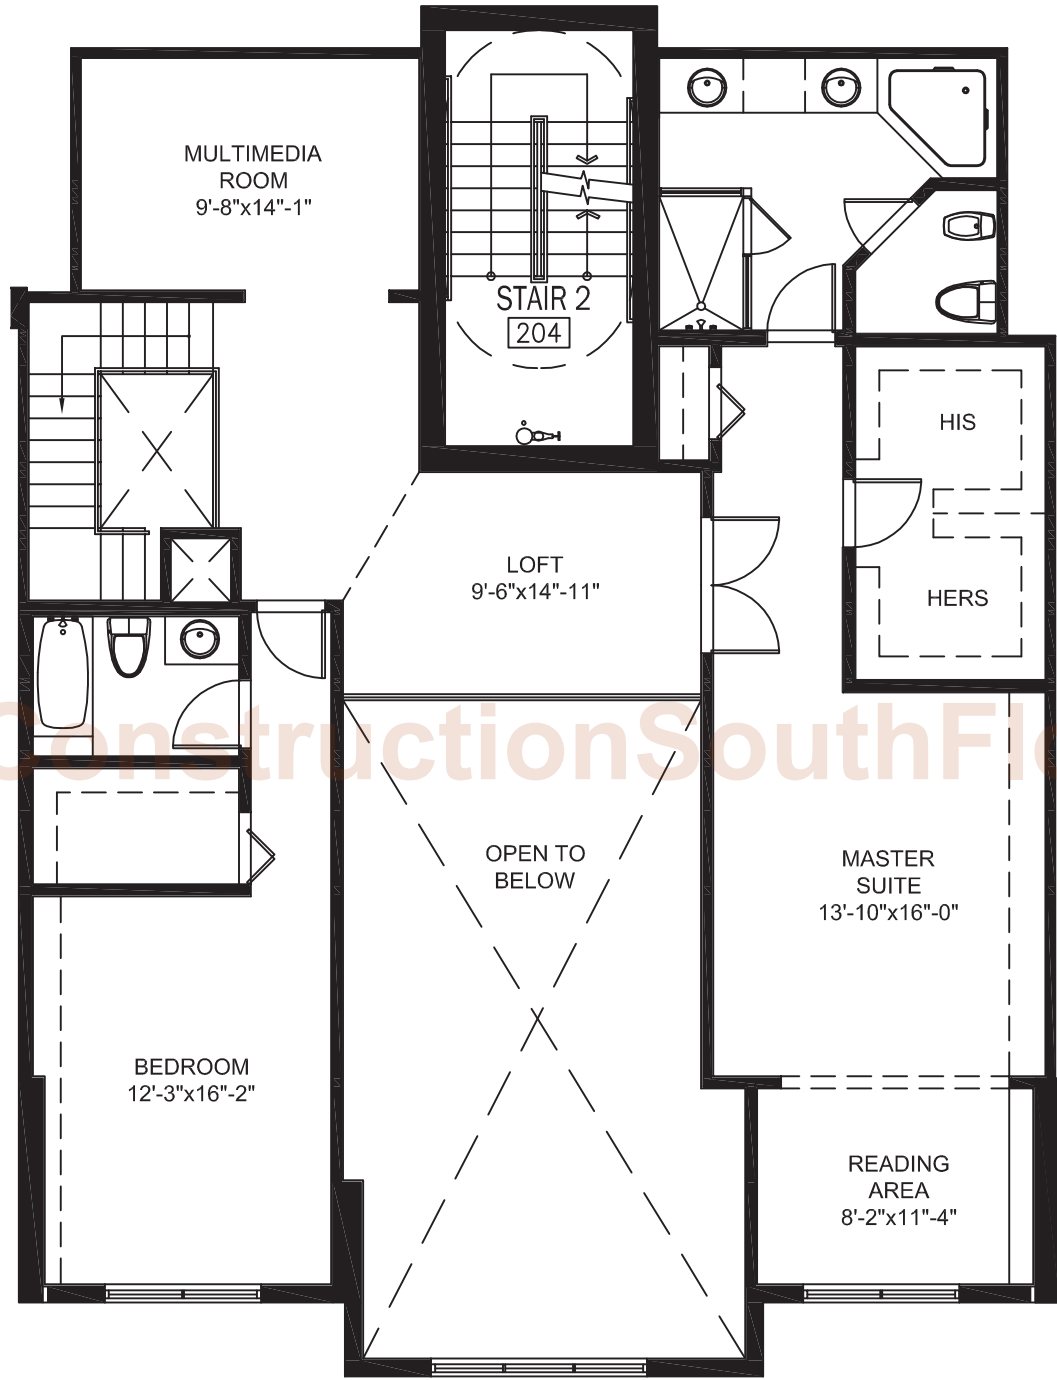

keyplan

BEDROOM  
12'-5"x16"-8"

KITCHEN  
9'-8"x13"-3"

FAMILY ROOM  
11'-3"x11"-3"

GREAT ROOM  
29'-3"x26'-9"

BALCONY

NewConstructionSouthFlorida.com

AVENTURA

3BED 3BATH PLUS  
MULTIMEDIA AND FAMILY

INTERIOR:	3270 SqFt.	304.11 m <sup>2</sup>
TERRACE:	309 SqFt.	28.73 m <sup>2</sup>
TOTAL:	3579 SqFt.	332.84 m <sup>2</sup>

NewConstructionSouthFlorida.com

Oral representations cannot be relied upon as correctly stating the representations of the developer. For correct representations, make reference to the documents required by section 718.503, Florida Statutes, to be furnished by a developer to a buyer or lessee..

keyplan

NewConstructionSouthFlorida.com

AVENTURA

**3BED 3BATH PLUS  
MULTIMEDIA AND FAMILY  
MEZZANINE**

INTERIOR:	3270 SqFt.	304.11 m <sup>2</sup>
TERRACE:	309 SqFt.	28.73 m <sup>2</sup>
TOTAL:	3579 SqFt.	332.84 m <sup>2</sup>