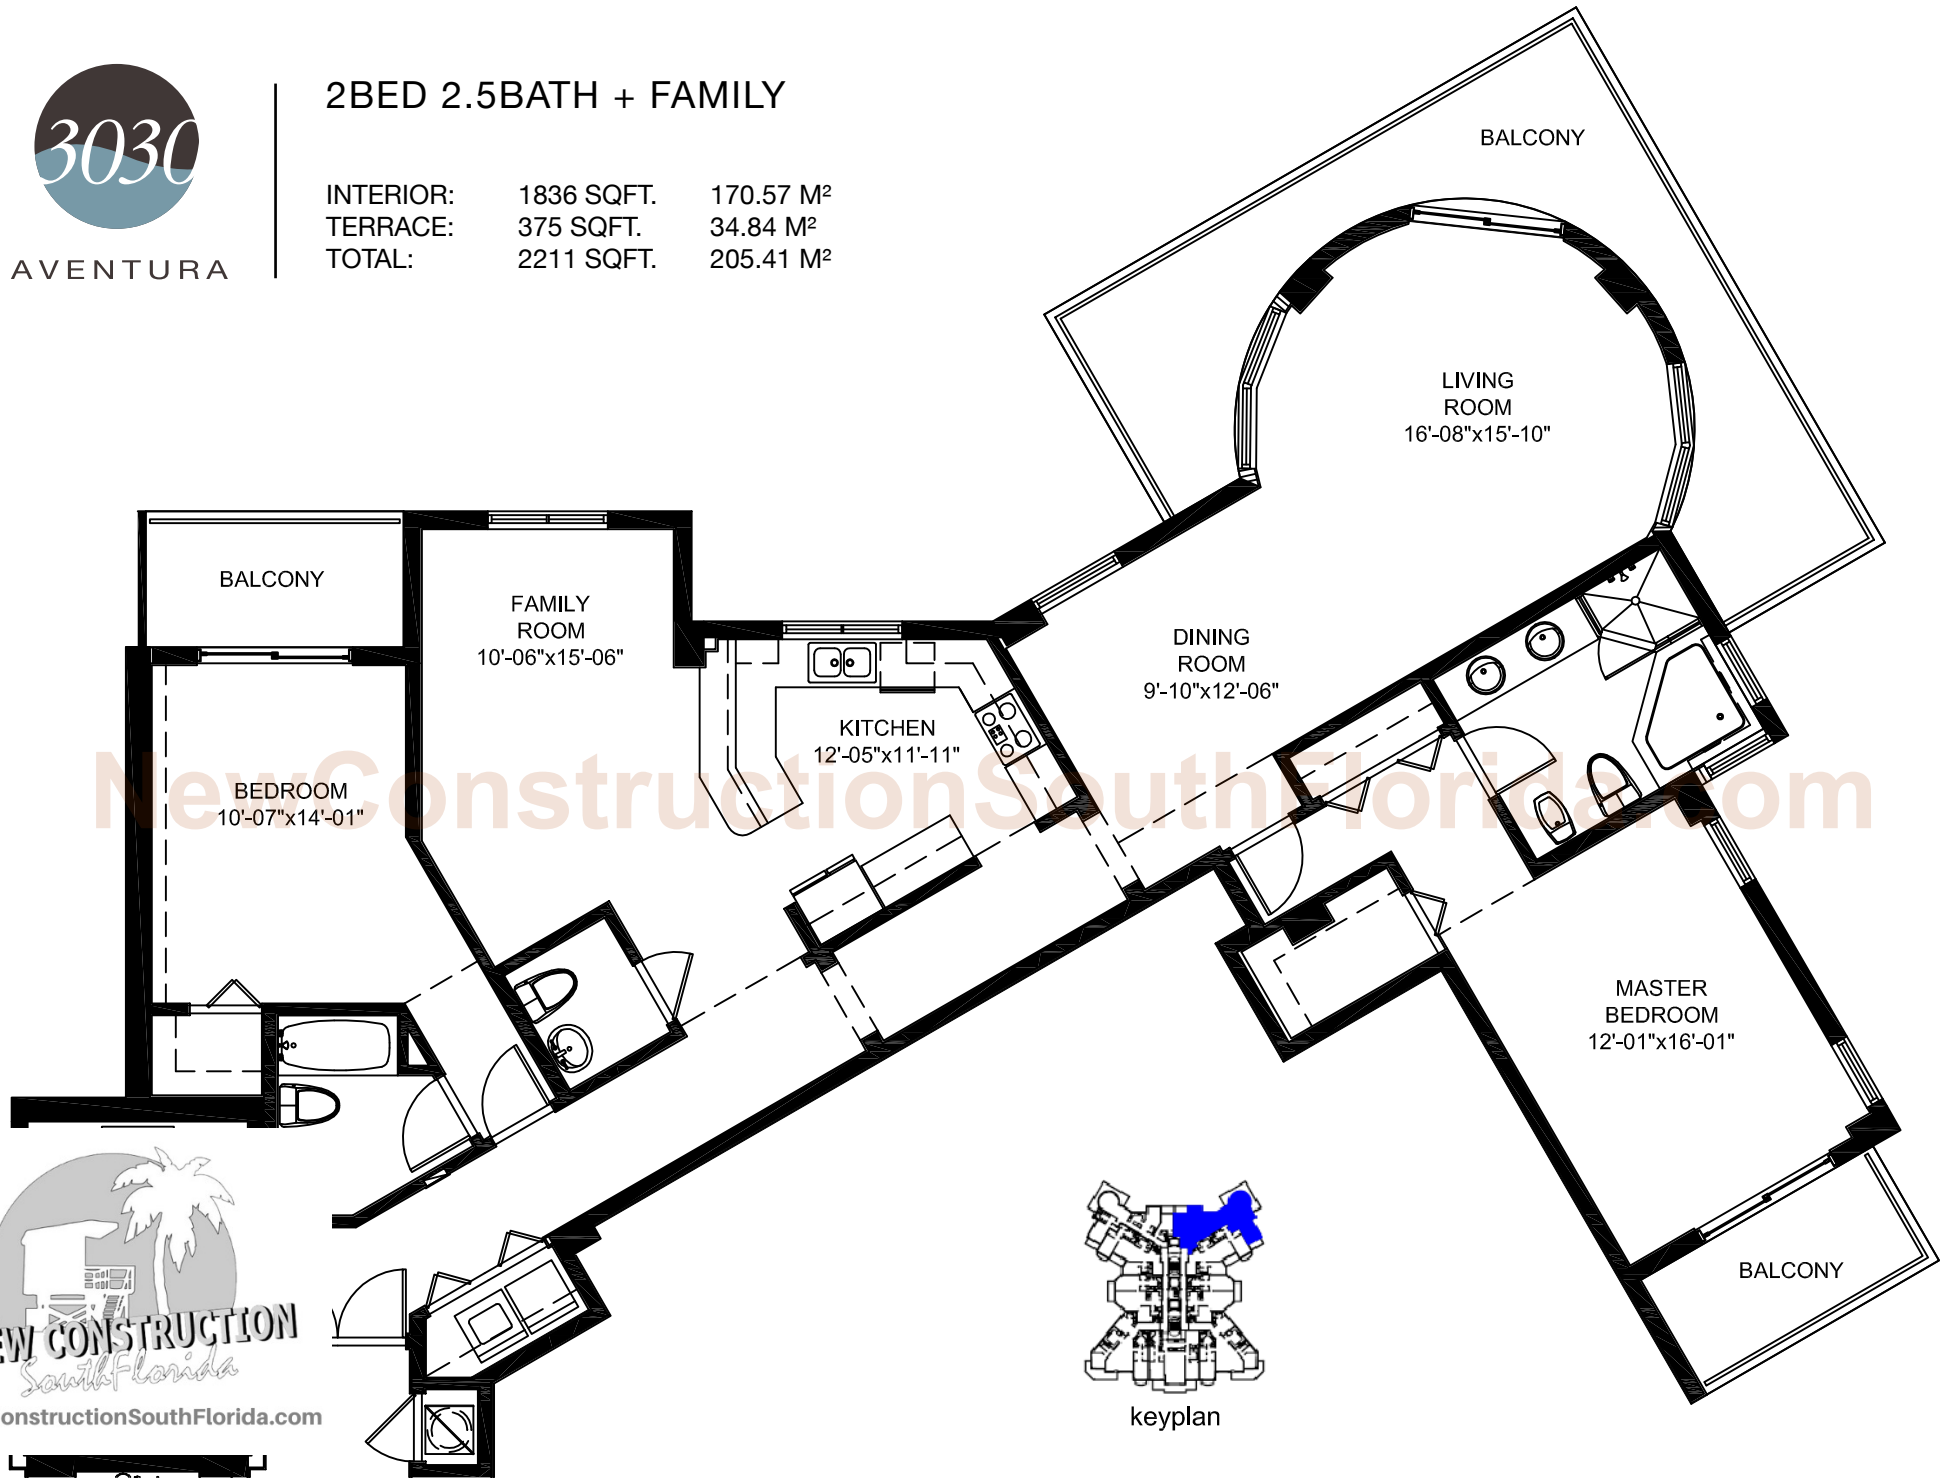

AVENTURA

# 2BED 2.5BATH + FAMILY

INTERIOR:	1836 SQFT.	170.57 M <sup>2</sup>
TERRACE:	375 SQFT.	34.84 M <sup>2</sup>
TOTAL:	2211 SQFT.	205.41 M <sup>2</sup>

NewConstructionSouthFlorida.com