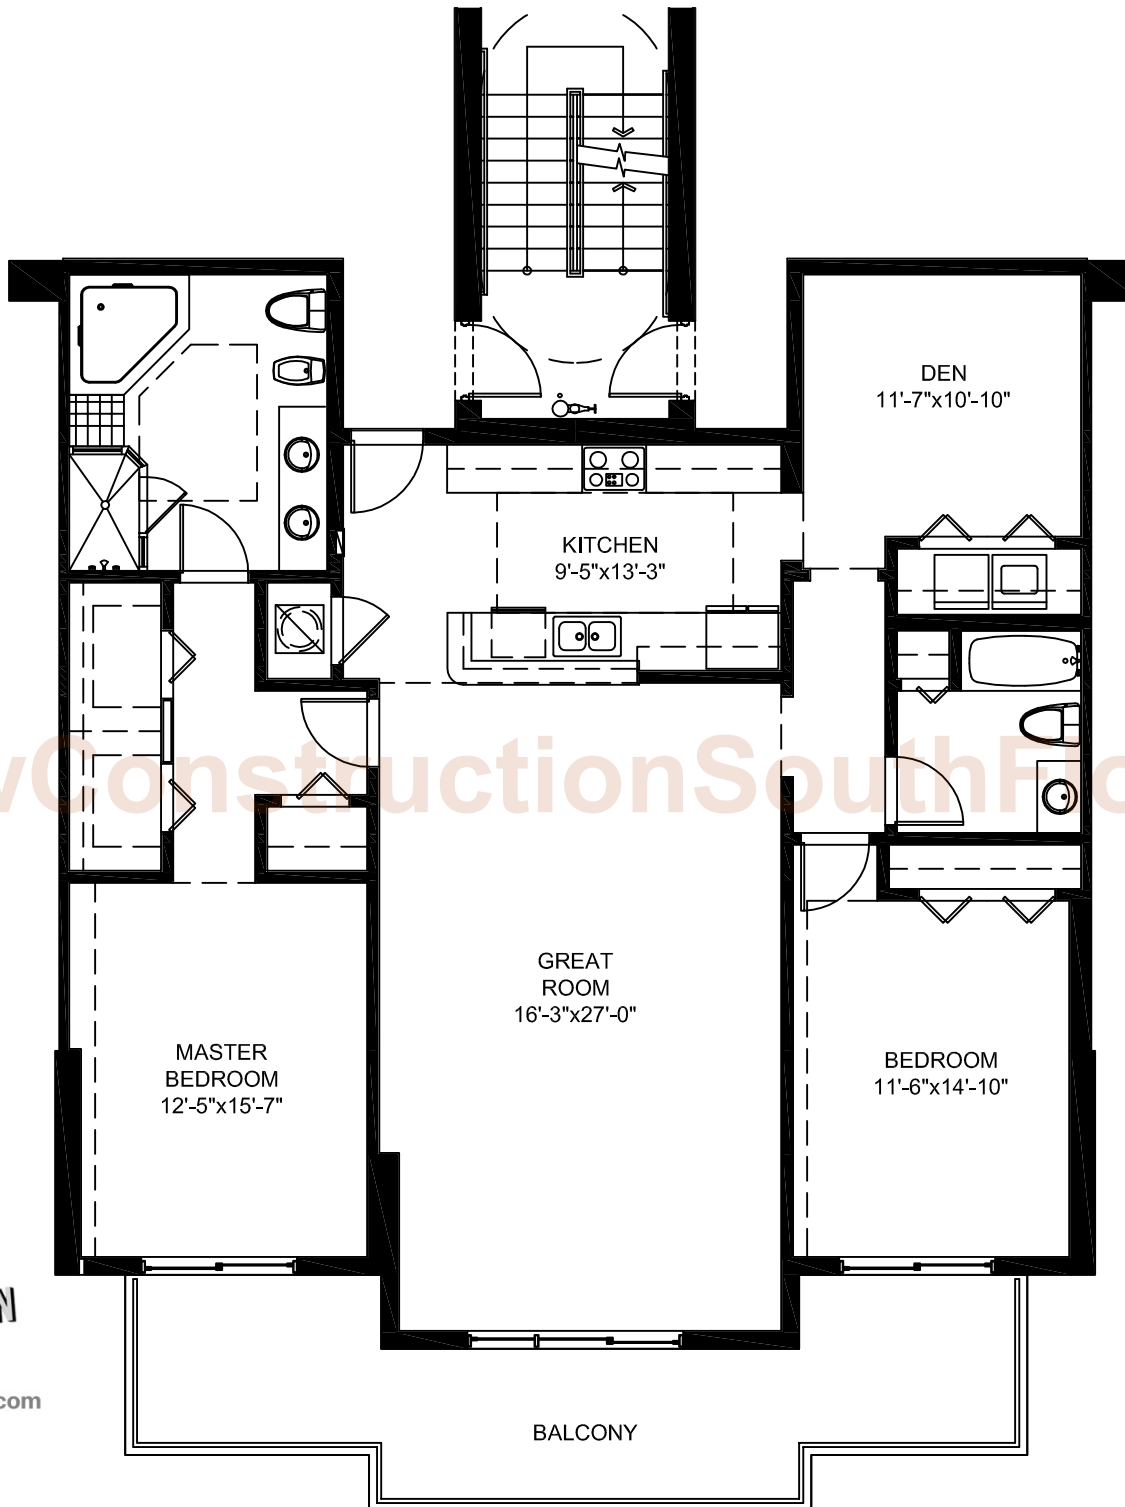

keyplan

NewConstructionSouthFlorida.com

AVENTURA

2bed 2 bath + Den

INTERIOR:	1719 SqFt.	159.83 m ²
TERRACE:	265 SqFt.	24.64 m ²
TOTAL:	1984 SqFt.	184.47 m ²

NewConstructionSouthFlorida.com