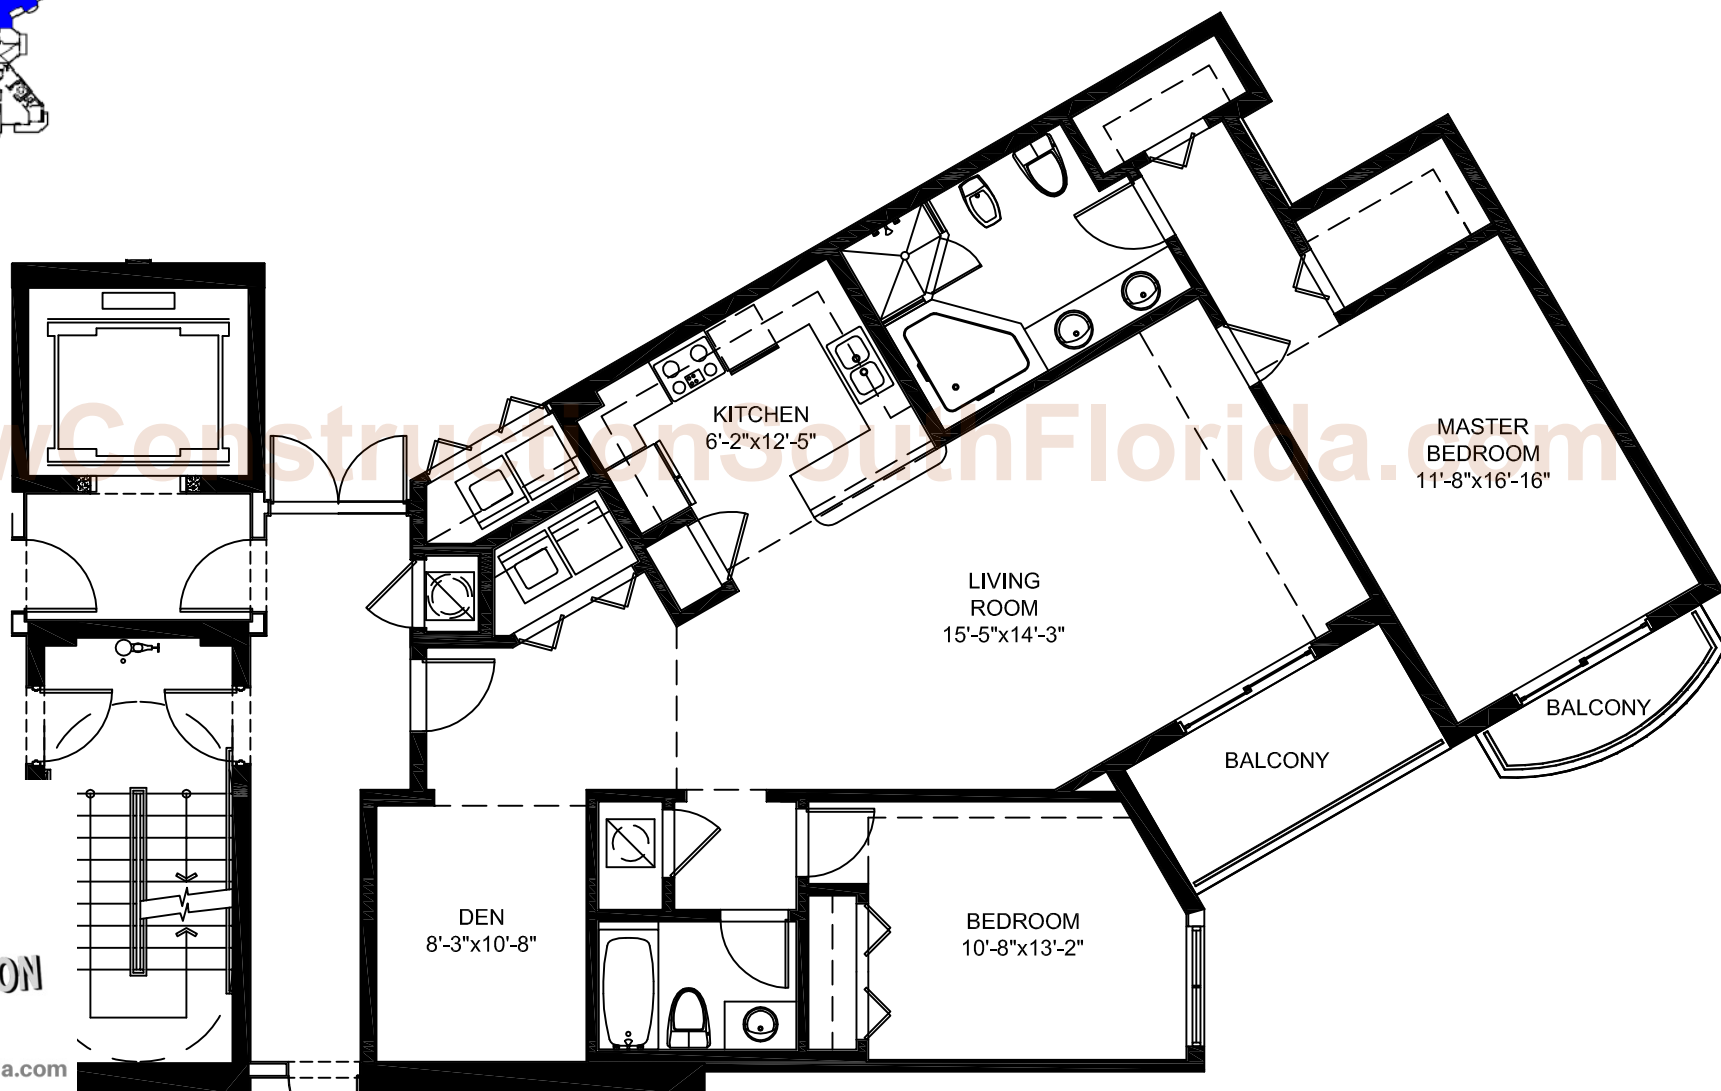

AVENTURA

2BED 2BATH + DEN

INTERIOR:	1453 SQFT.	135.13 M ²
TERRACE:	108 SQFT.	10.04 M ²
TOTAL:	1561 SQFT.	145.17 M ²

keyplan

NewConstructionSouthFlorida.com