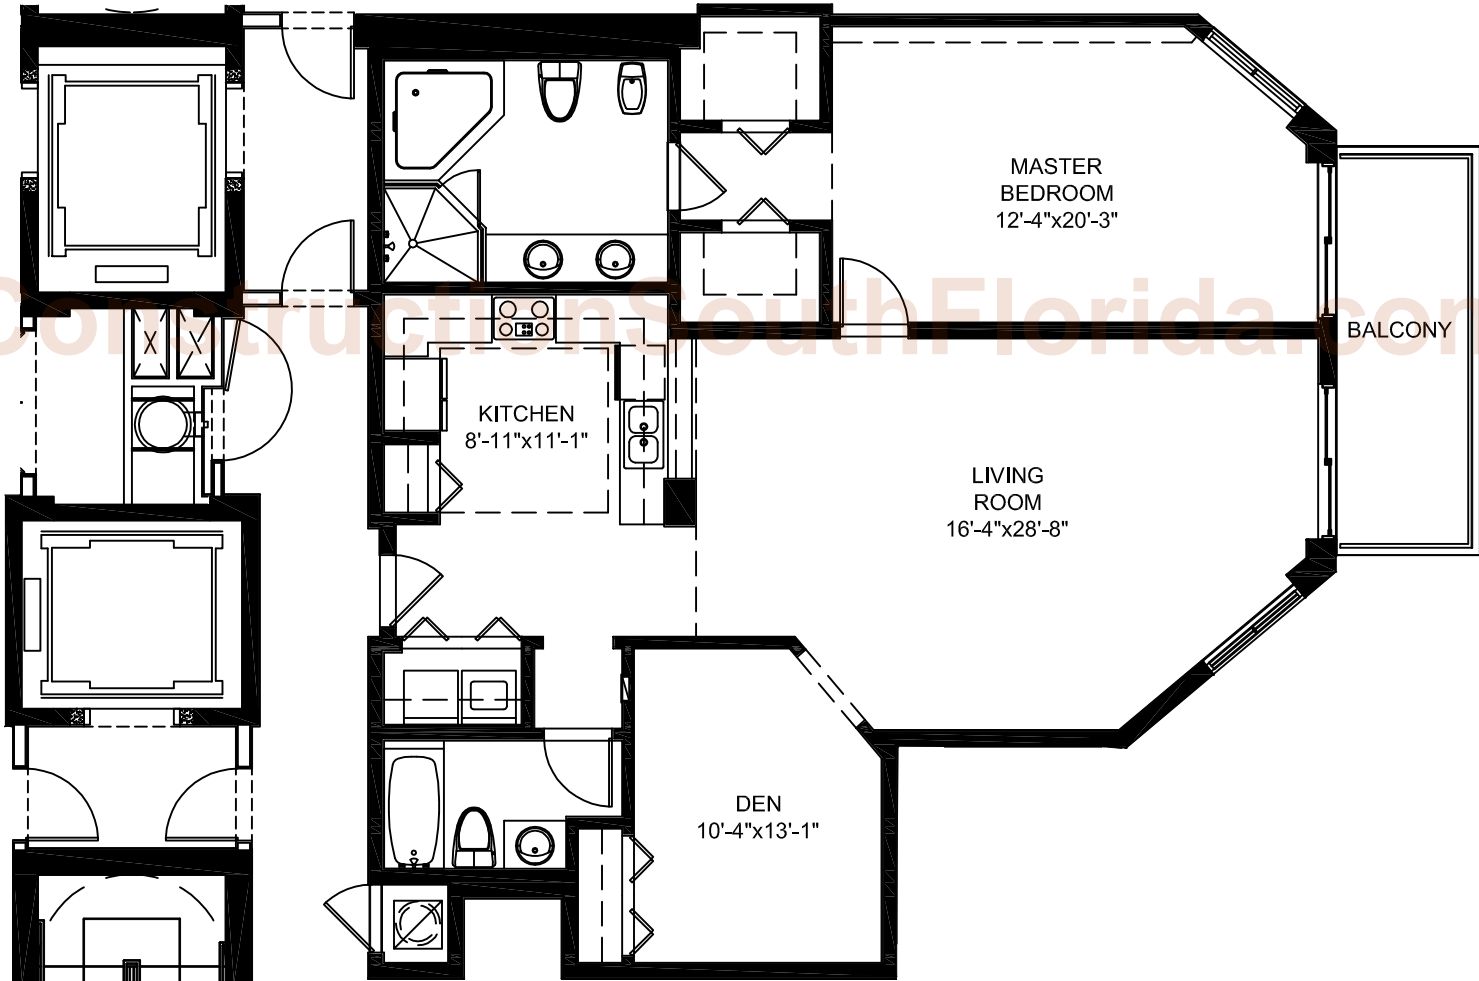

AVENTURA

1BED 2BATH + DEN

INTERIOR:	1343 SQFT.	124.90 M ²
TERRACE:	102 SQFT.	9.48 M ²
TOTAL:	1445 SQFT.	134.38 M ²

keyplan

NewConstructionSouthFlorida.com

NewConstructionSouthFlorida.com