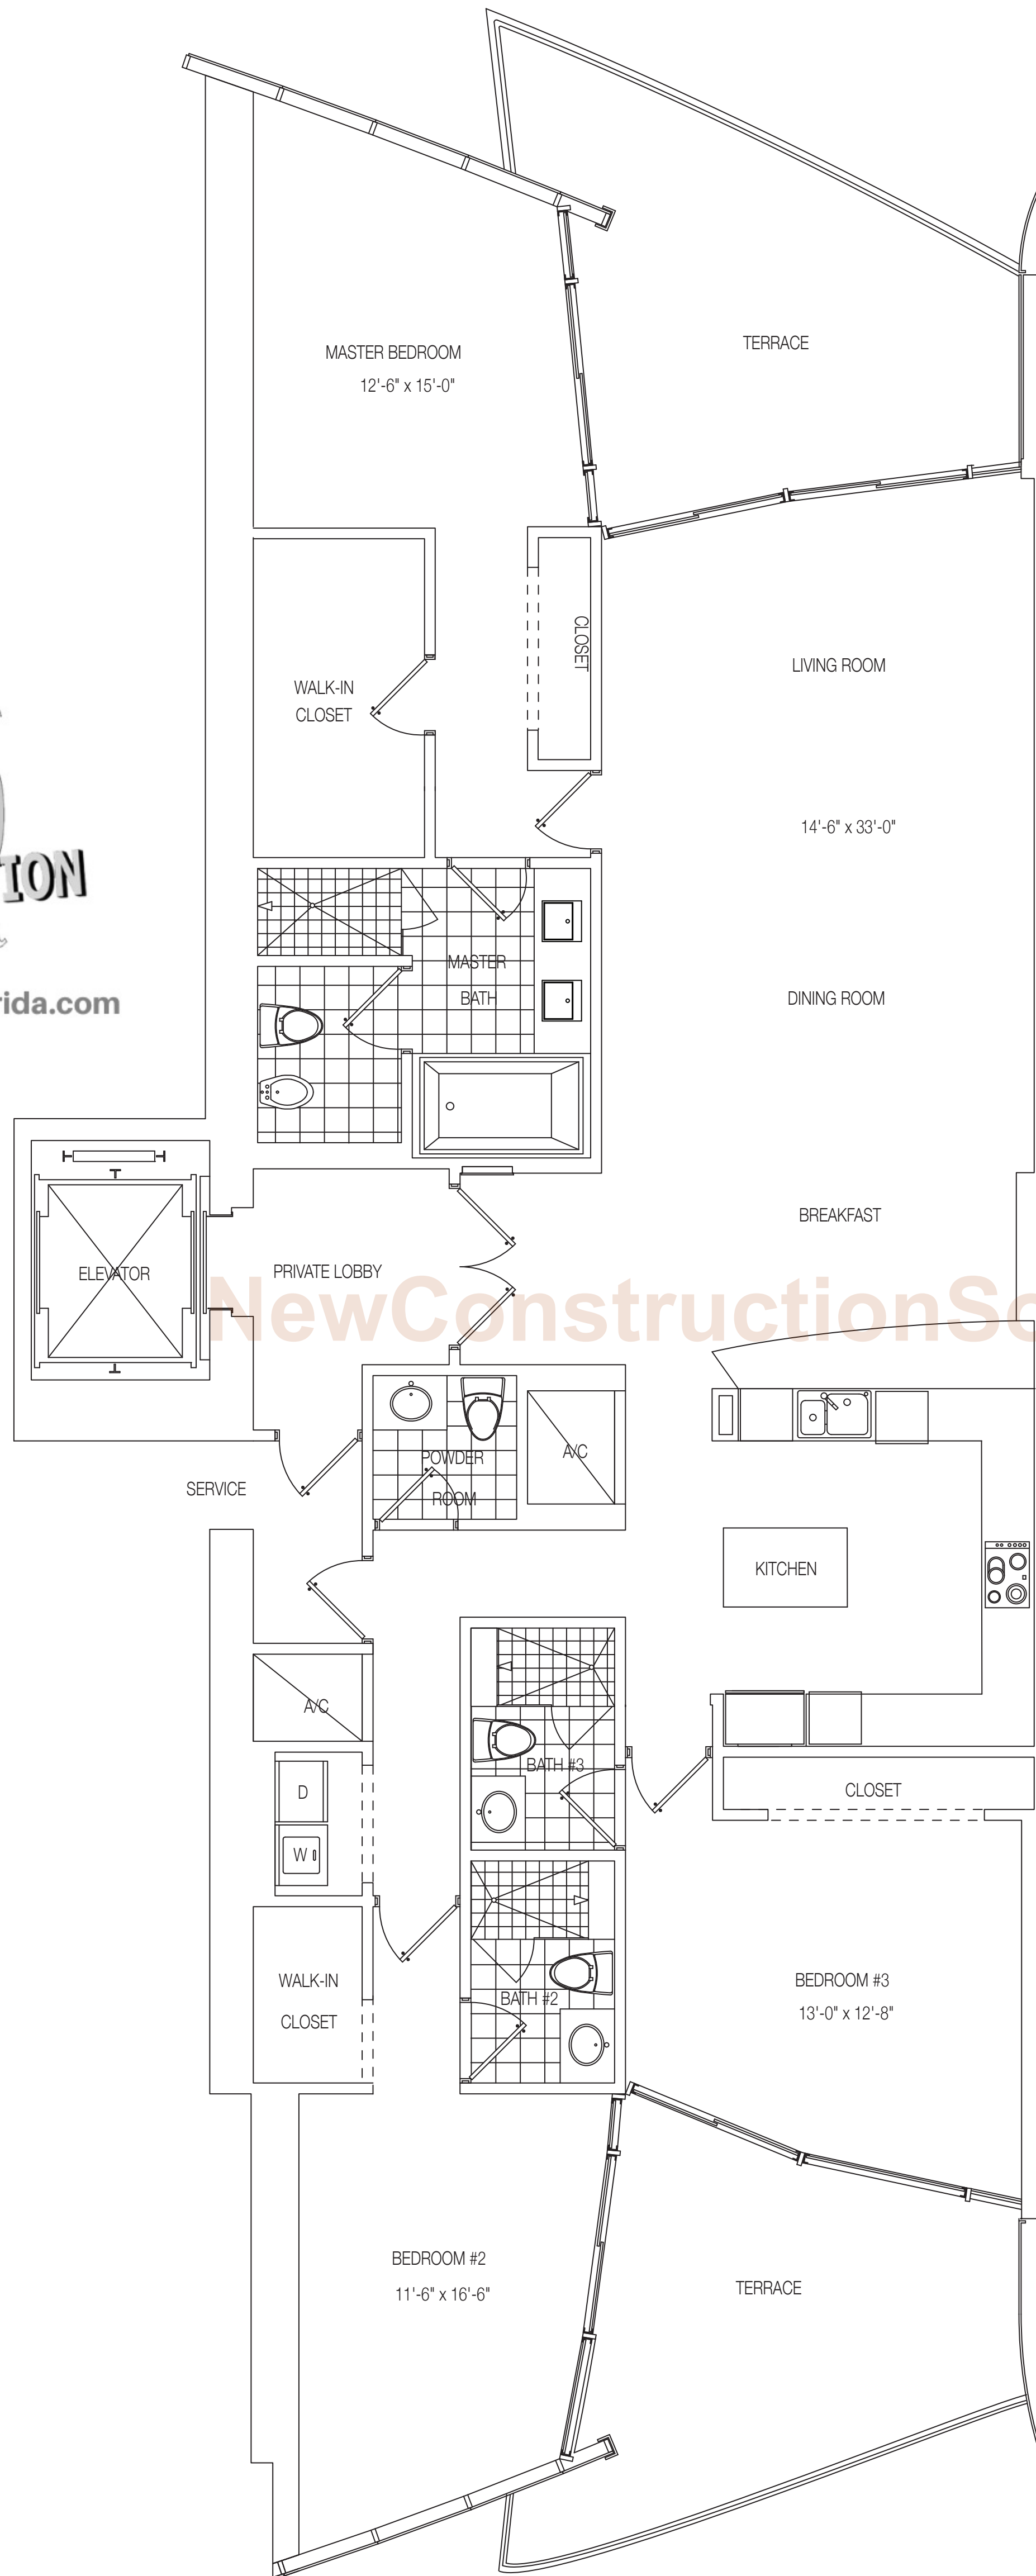

NewConstructionSouthFlorida.com

RESIDENCE D
 3 Bedrooms / 3.5 Bathrooms
 Line 04/05 Floors 9-43

	Sq.Ft.	M ²
Living Area	2,180	203
Terrace	427	40
Total	2,607	242

Scale: 1/4" = 1'