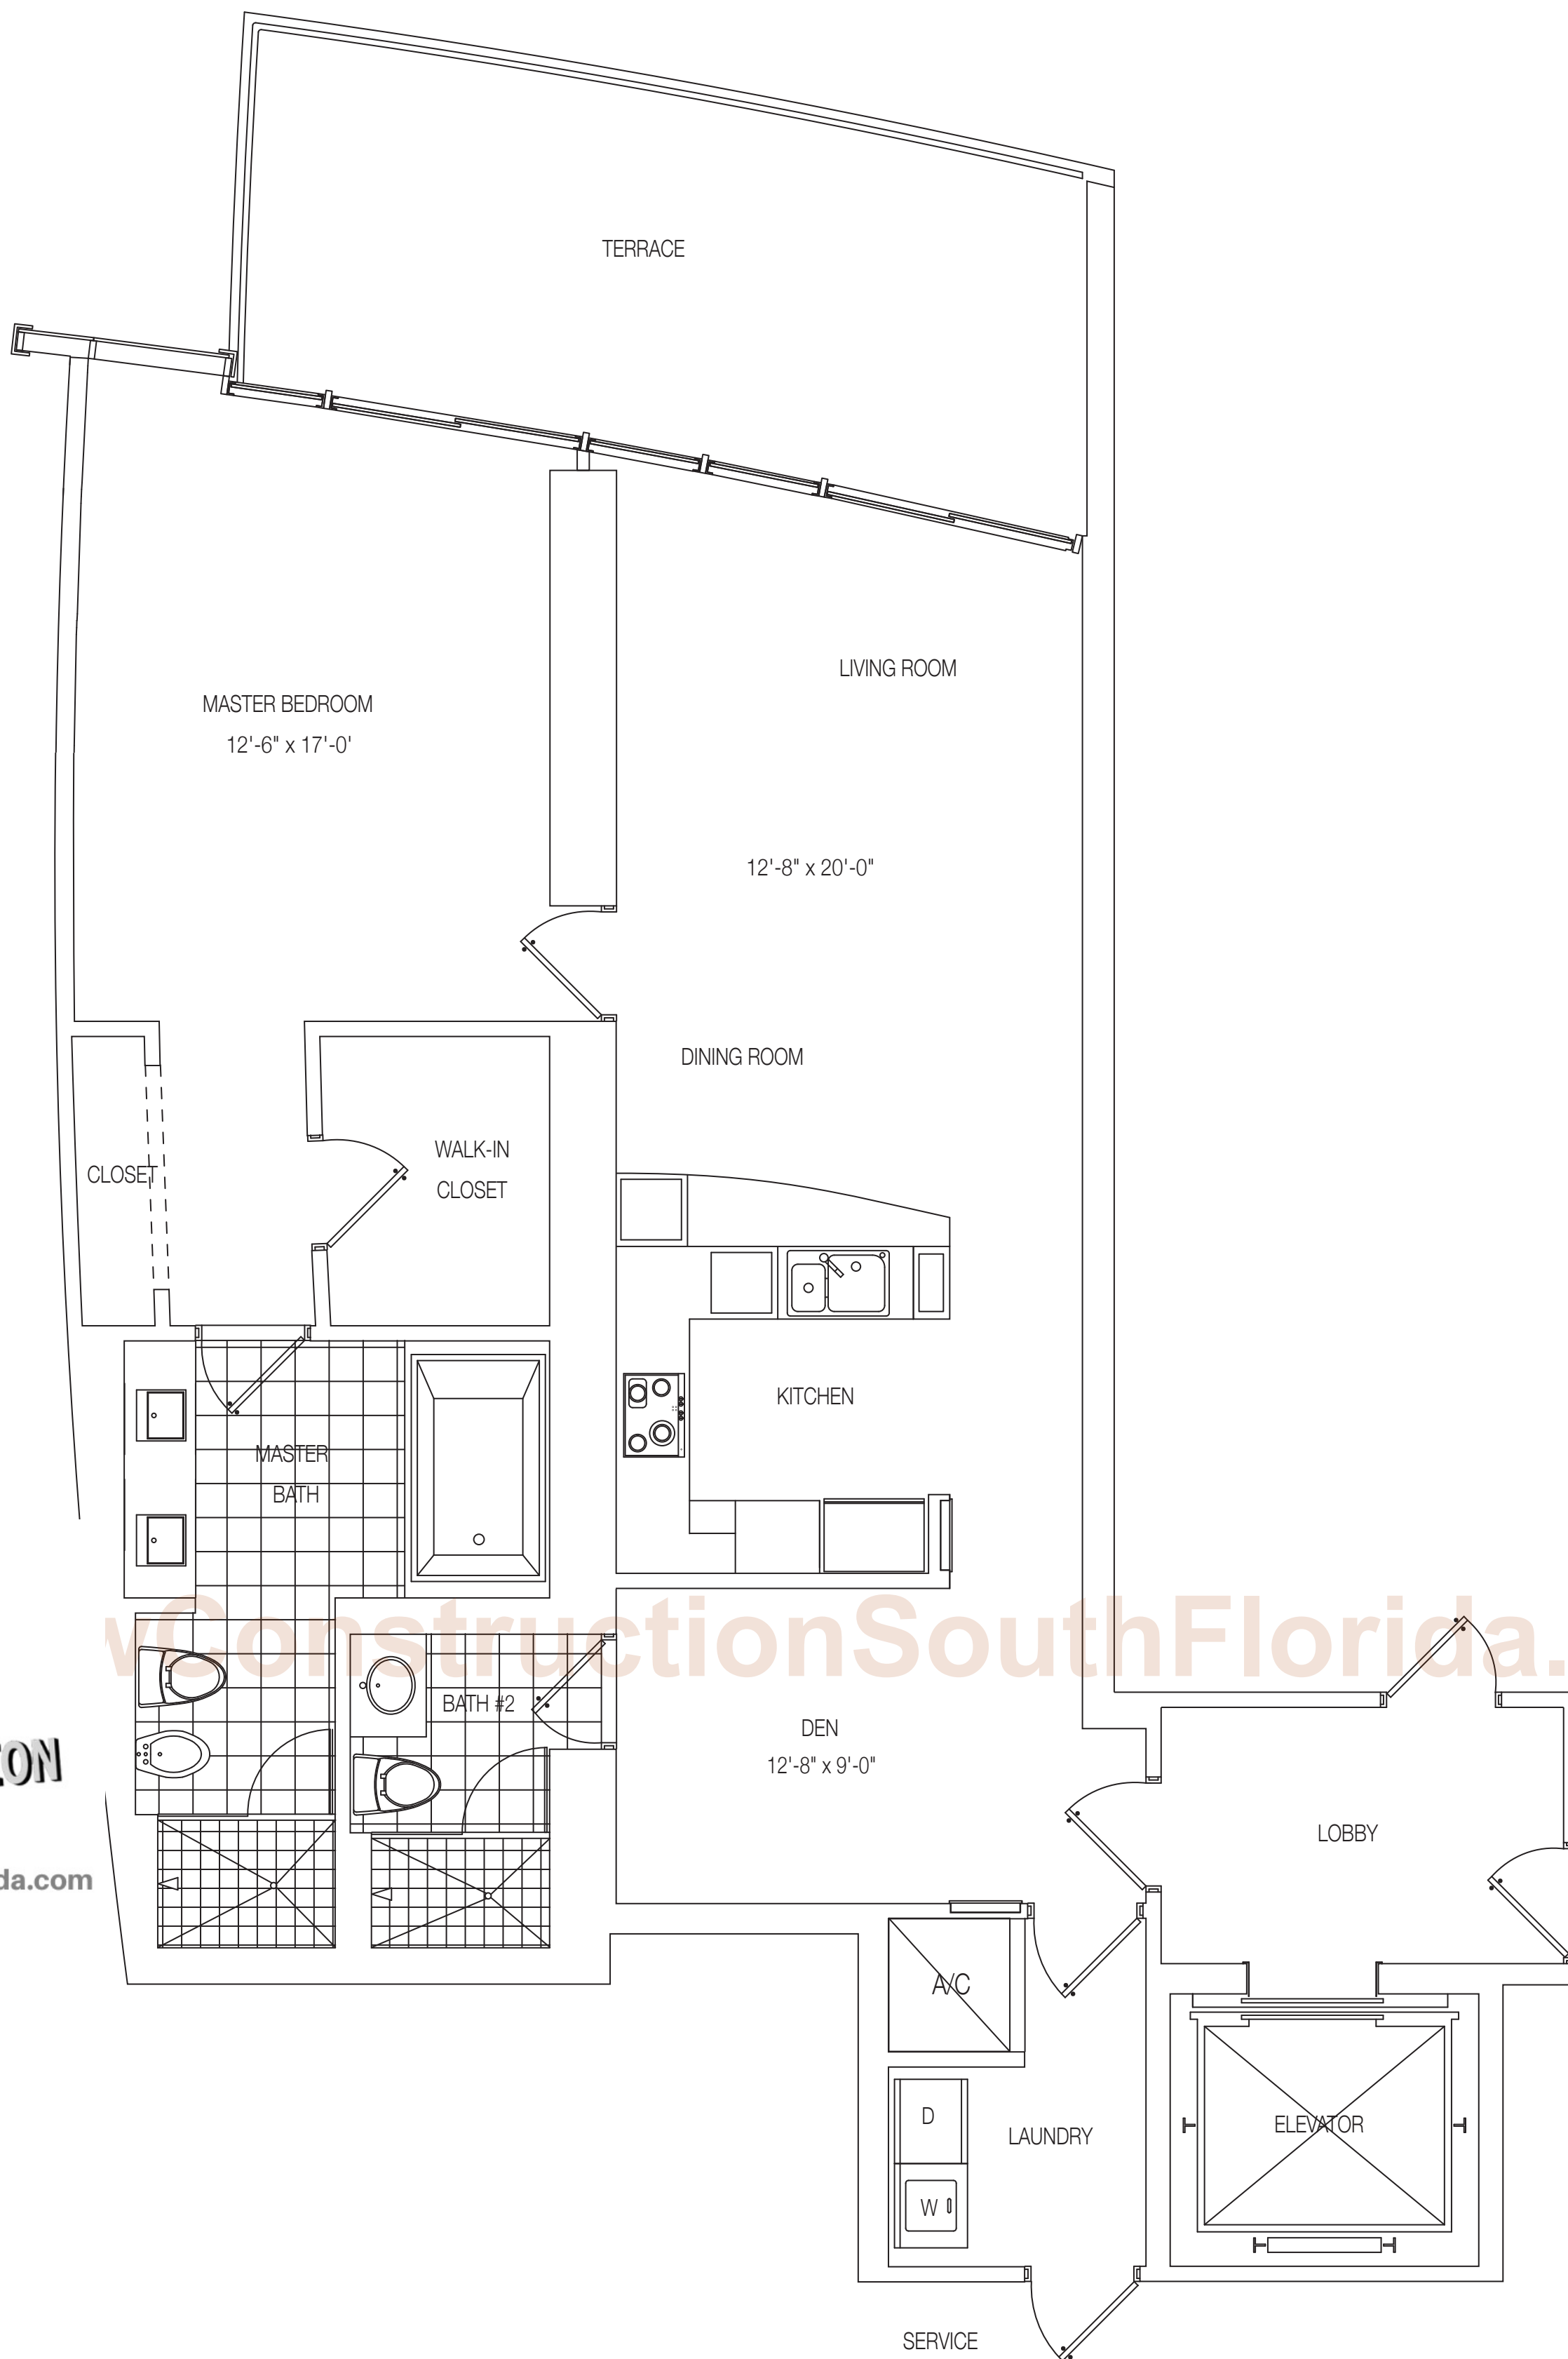

ities, to be furnished by a Developer to a buyer or lessee. Dimensions are approximate. Developer reserves the right to make modifications and changes to the floor not be made.

RESIDENCE B2

1 Bedroom + Den / 2 Bathrooms
Line 02/07 Floors 08-26

	Sq.Ft.	M ²
Living Area	1,255	117
Terrace	224	21
Total	1,479	137

Scale: 1/4" = 1'