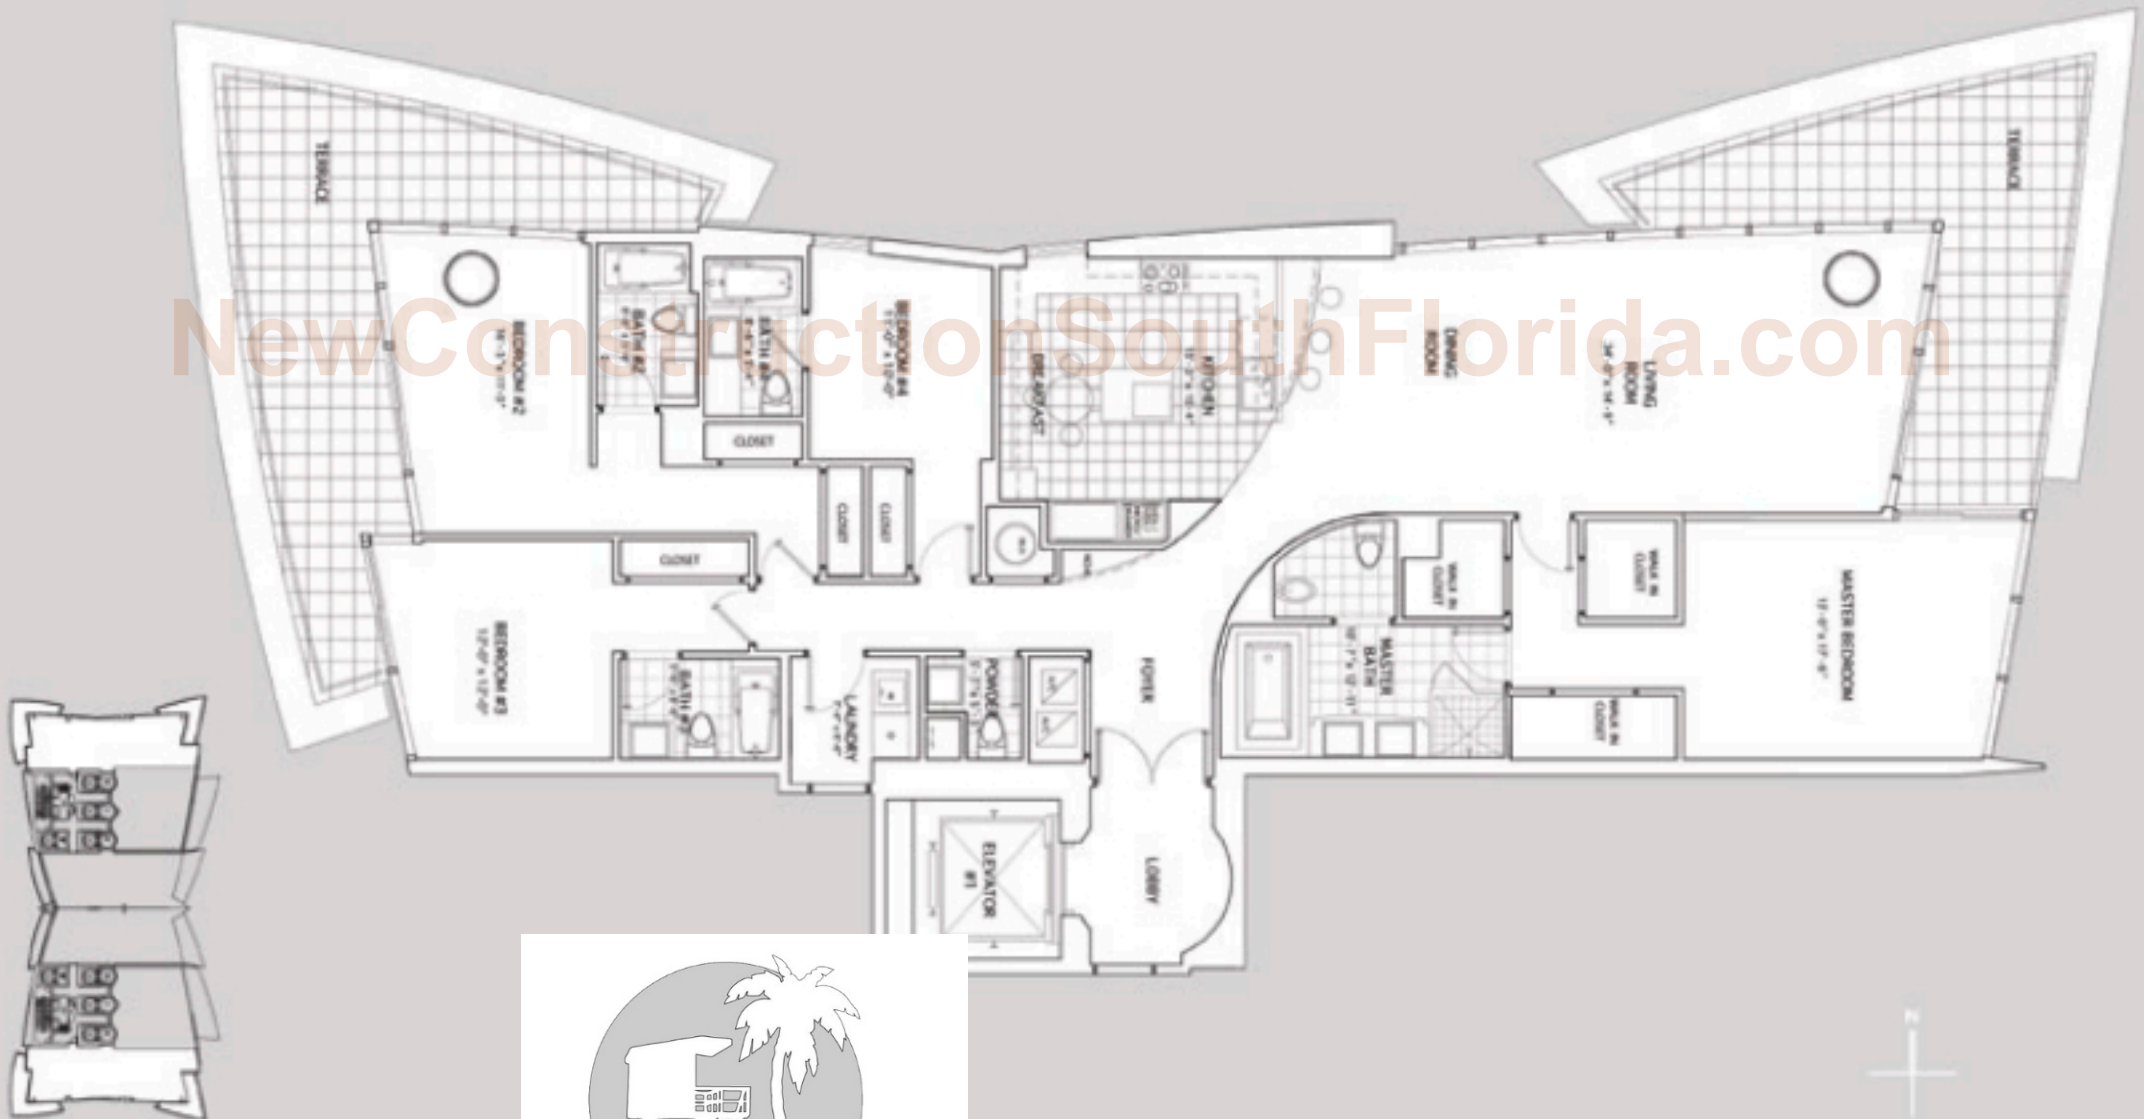

JADE *Beach*

UNIT E

4 BEDROOMS, 4 1/2 BATHS

TOTAL AREA: 3,211 SQ.FT. 298.3 SQ.M

NewConstructionSouthFlorida.com

These representations cannot be relied upon as correctly stating representations of the developer. For the purchase of the units at Jade Beach with respect to installation of flooring in the units is specifically set forth in the contract documents. The developer's obligation under the Contract for Sale and