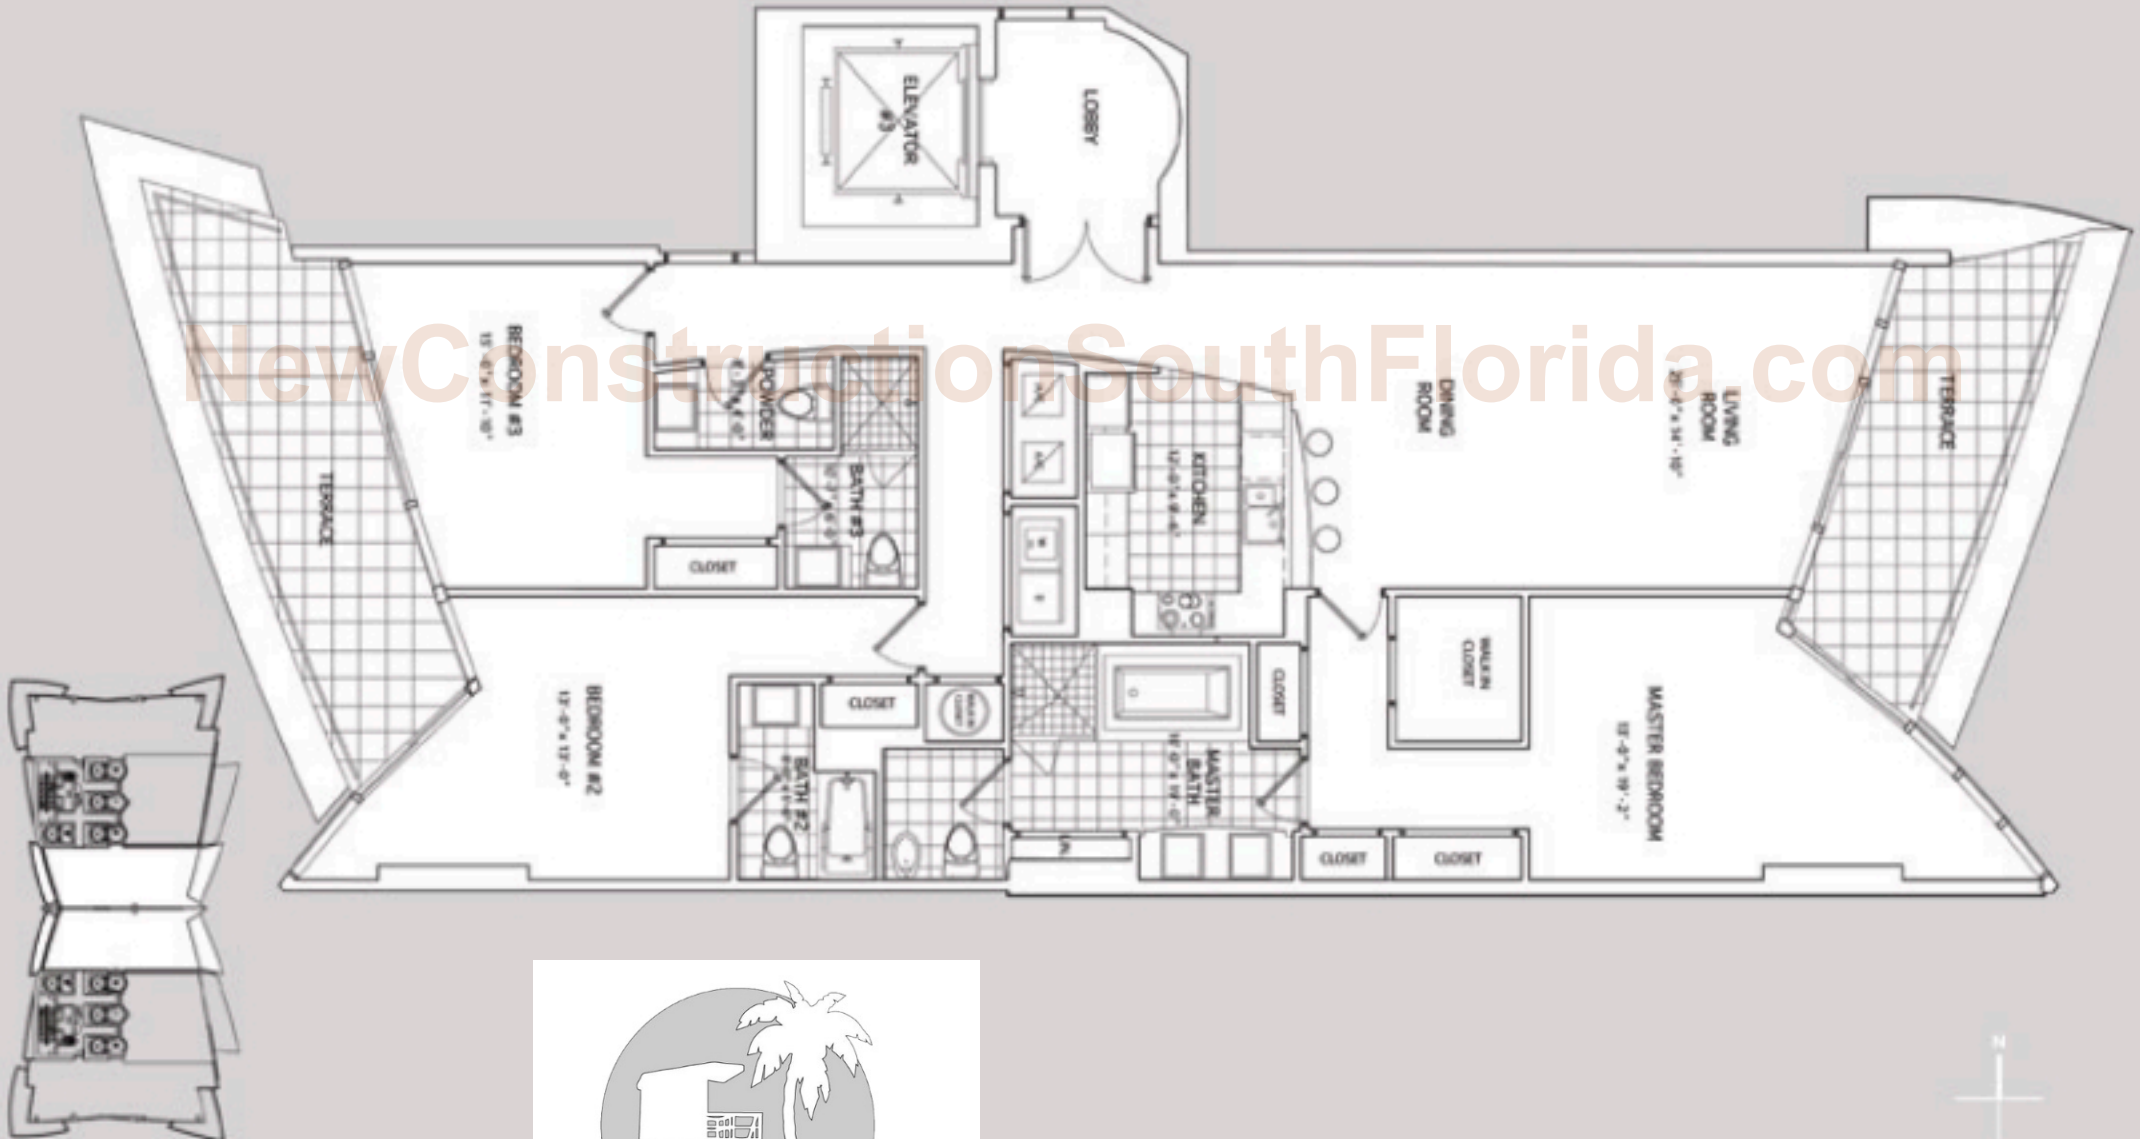

JADE *Beach*

UNIT D

3 BEDROOMS, 3 1/2 BATHS

TOTAL AREA: 2,436 SQ.FT. 226.3 SQ.M