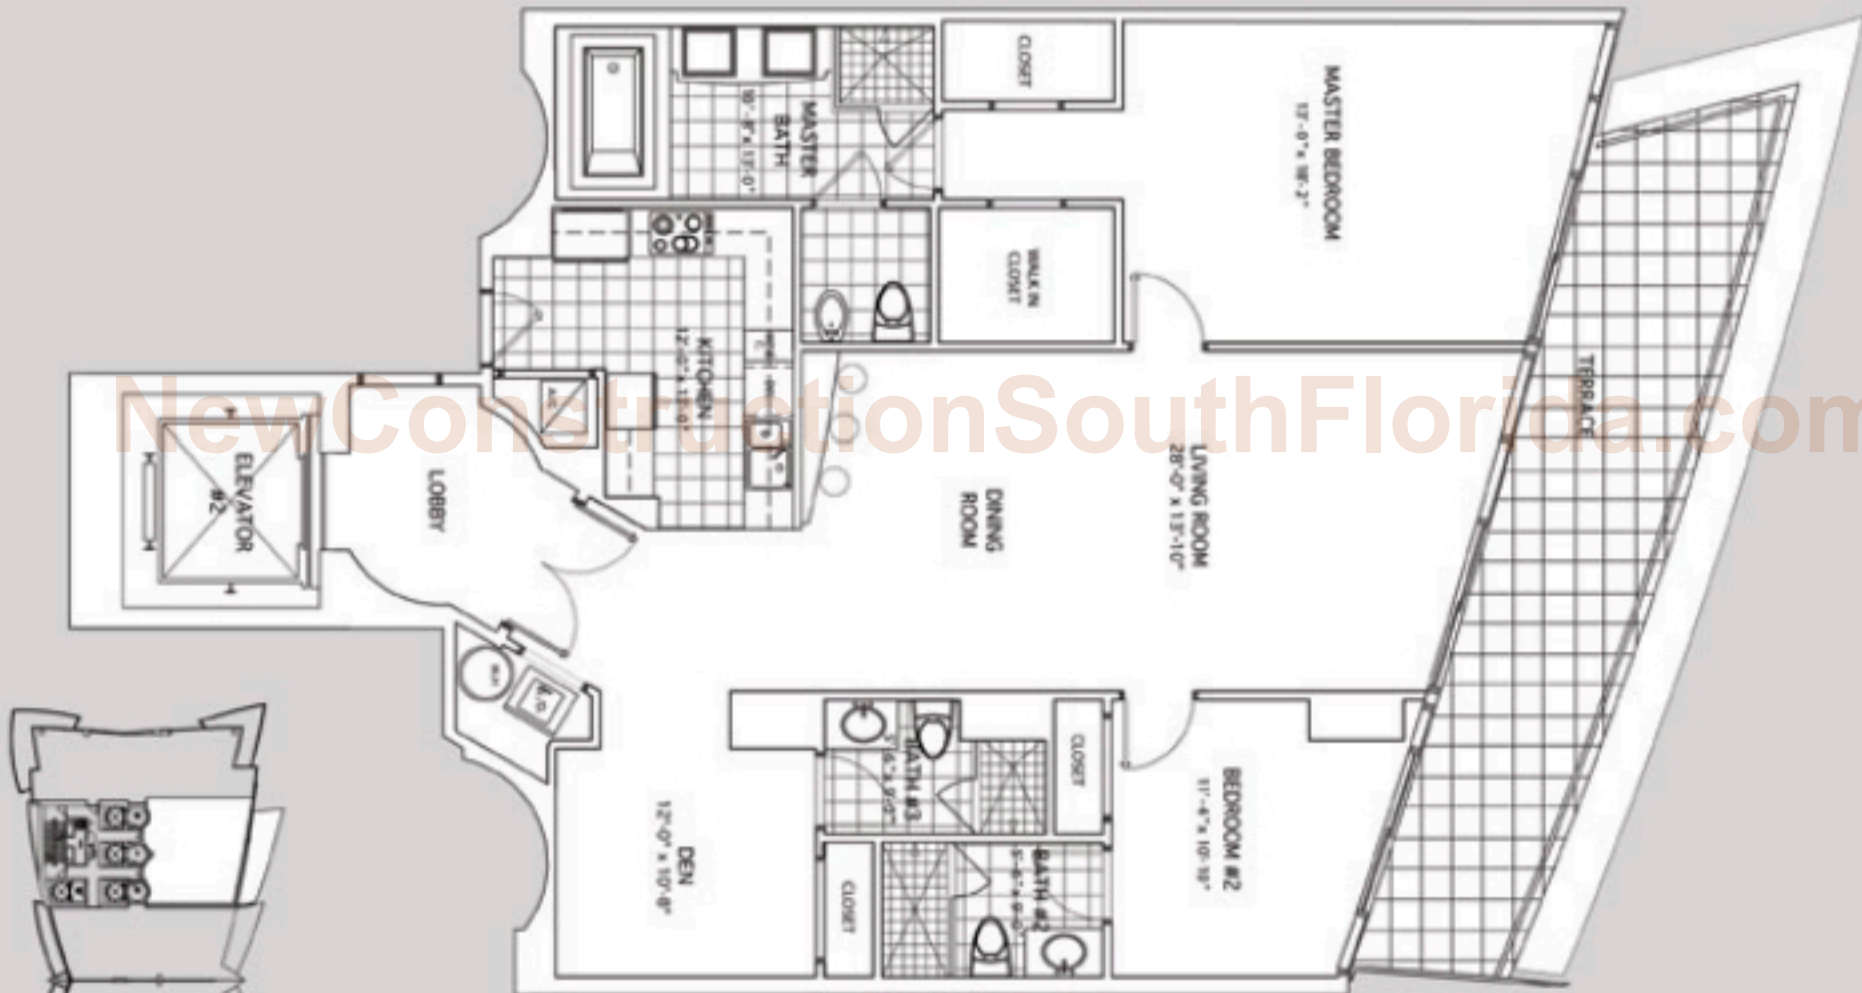

## UNIT C

2 BEDROOMS, 3 BATHS + DEN

TOTAL AREA: 1,879 SQ.FT. 174.5 SQ.M

NewConstructionSouthFlorida.com

These representations cannot be relied upon as correctly stating representations of the developer. For the purchase of the units at Jade Beach with respect to installation of flooring in the units as specifically set forth in P19.003, Florida statutes, to be furnished by a developer to a buyer or lessee. All dimensions are approximate, and all floorplans and development plans are subject to change. The Developer's obligation under the Contract for Sale and