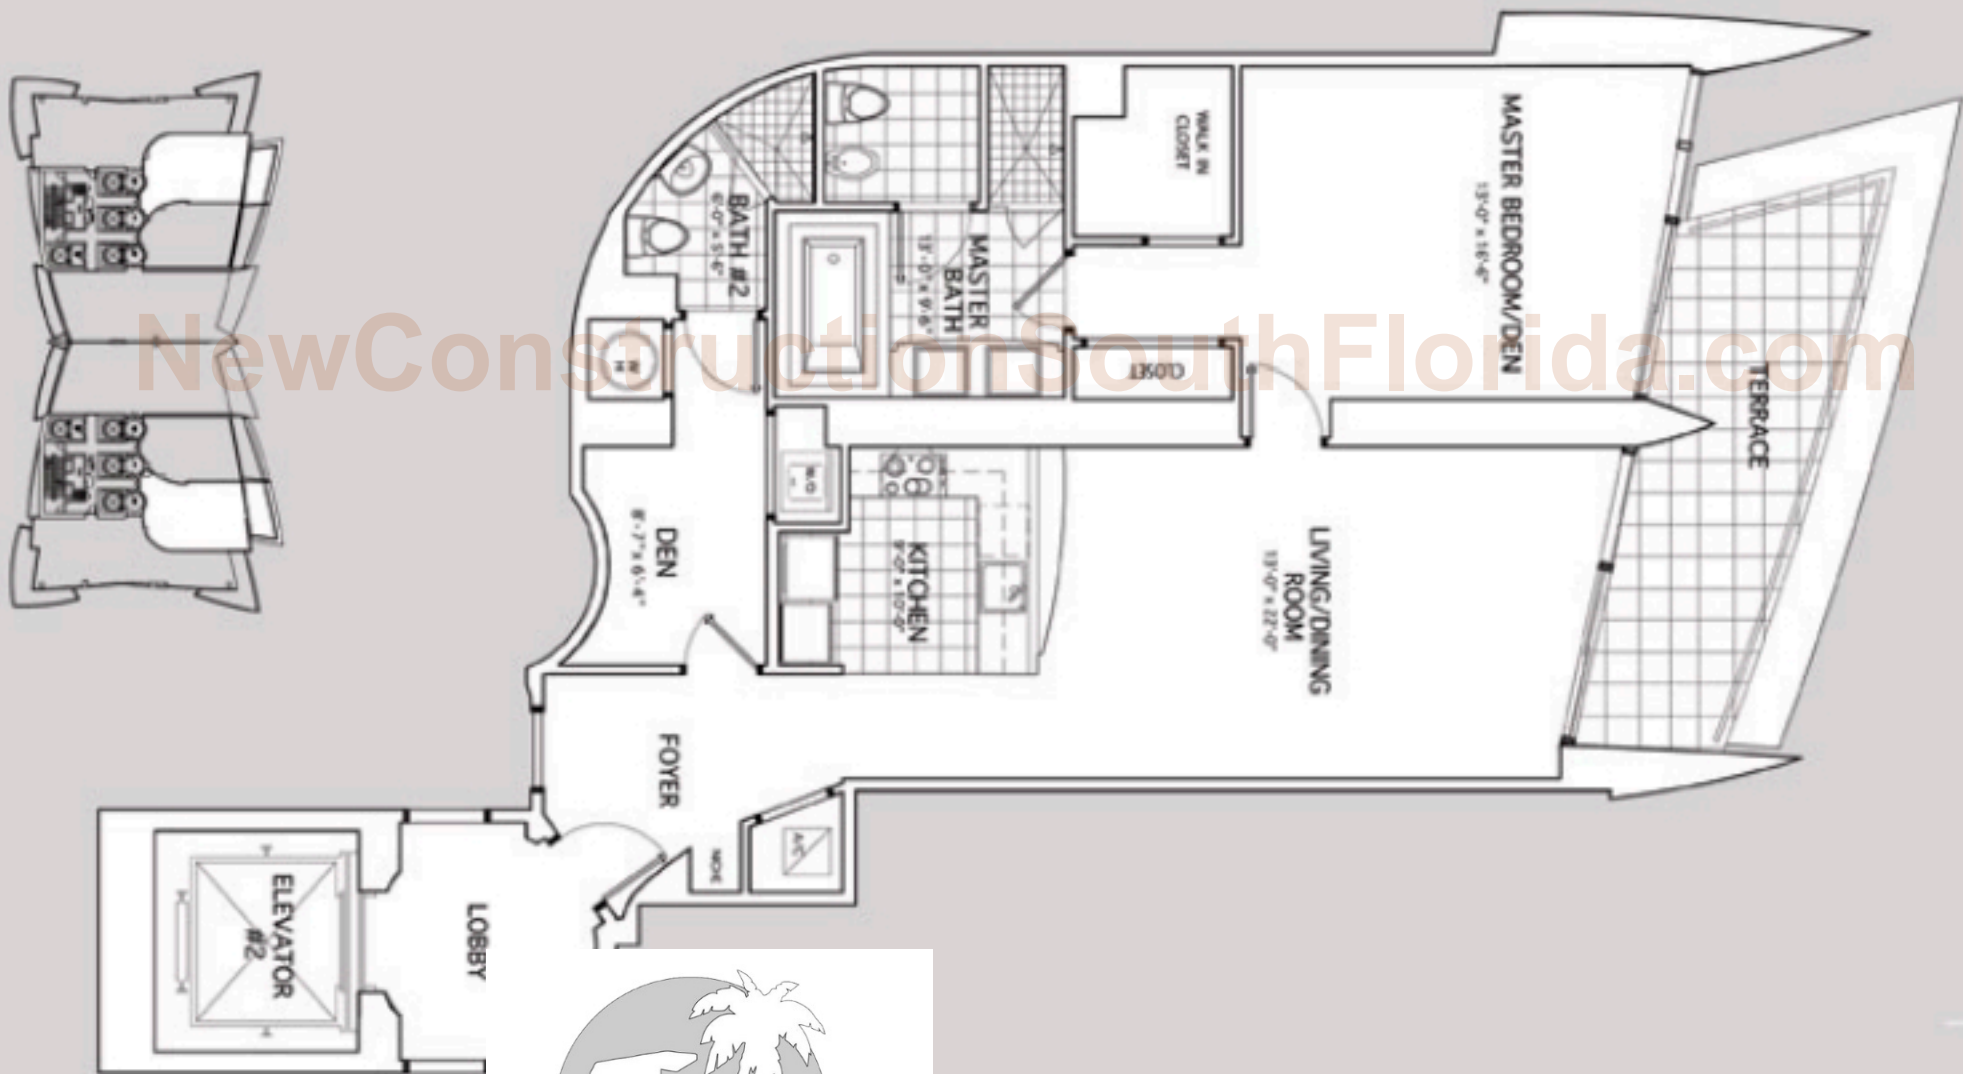

JADE *Beach*

UNIT B-2

1 BEDROOM, 2 BATHS + DEN

TOTAL AREA: 1,367 SQ.FT. 126.9 SQ.M

NewConstructionSouthFlorida.com

Not to scale. All dimensions are approximate. All floorplans and development plans are subject to change. The Developer's obligation under the Contract for Sale and