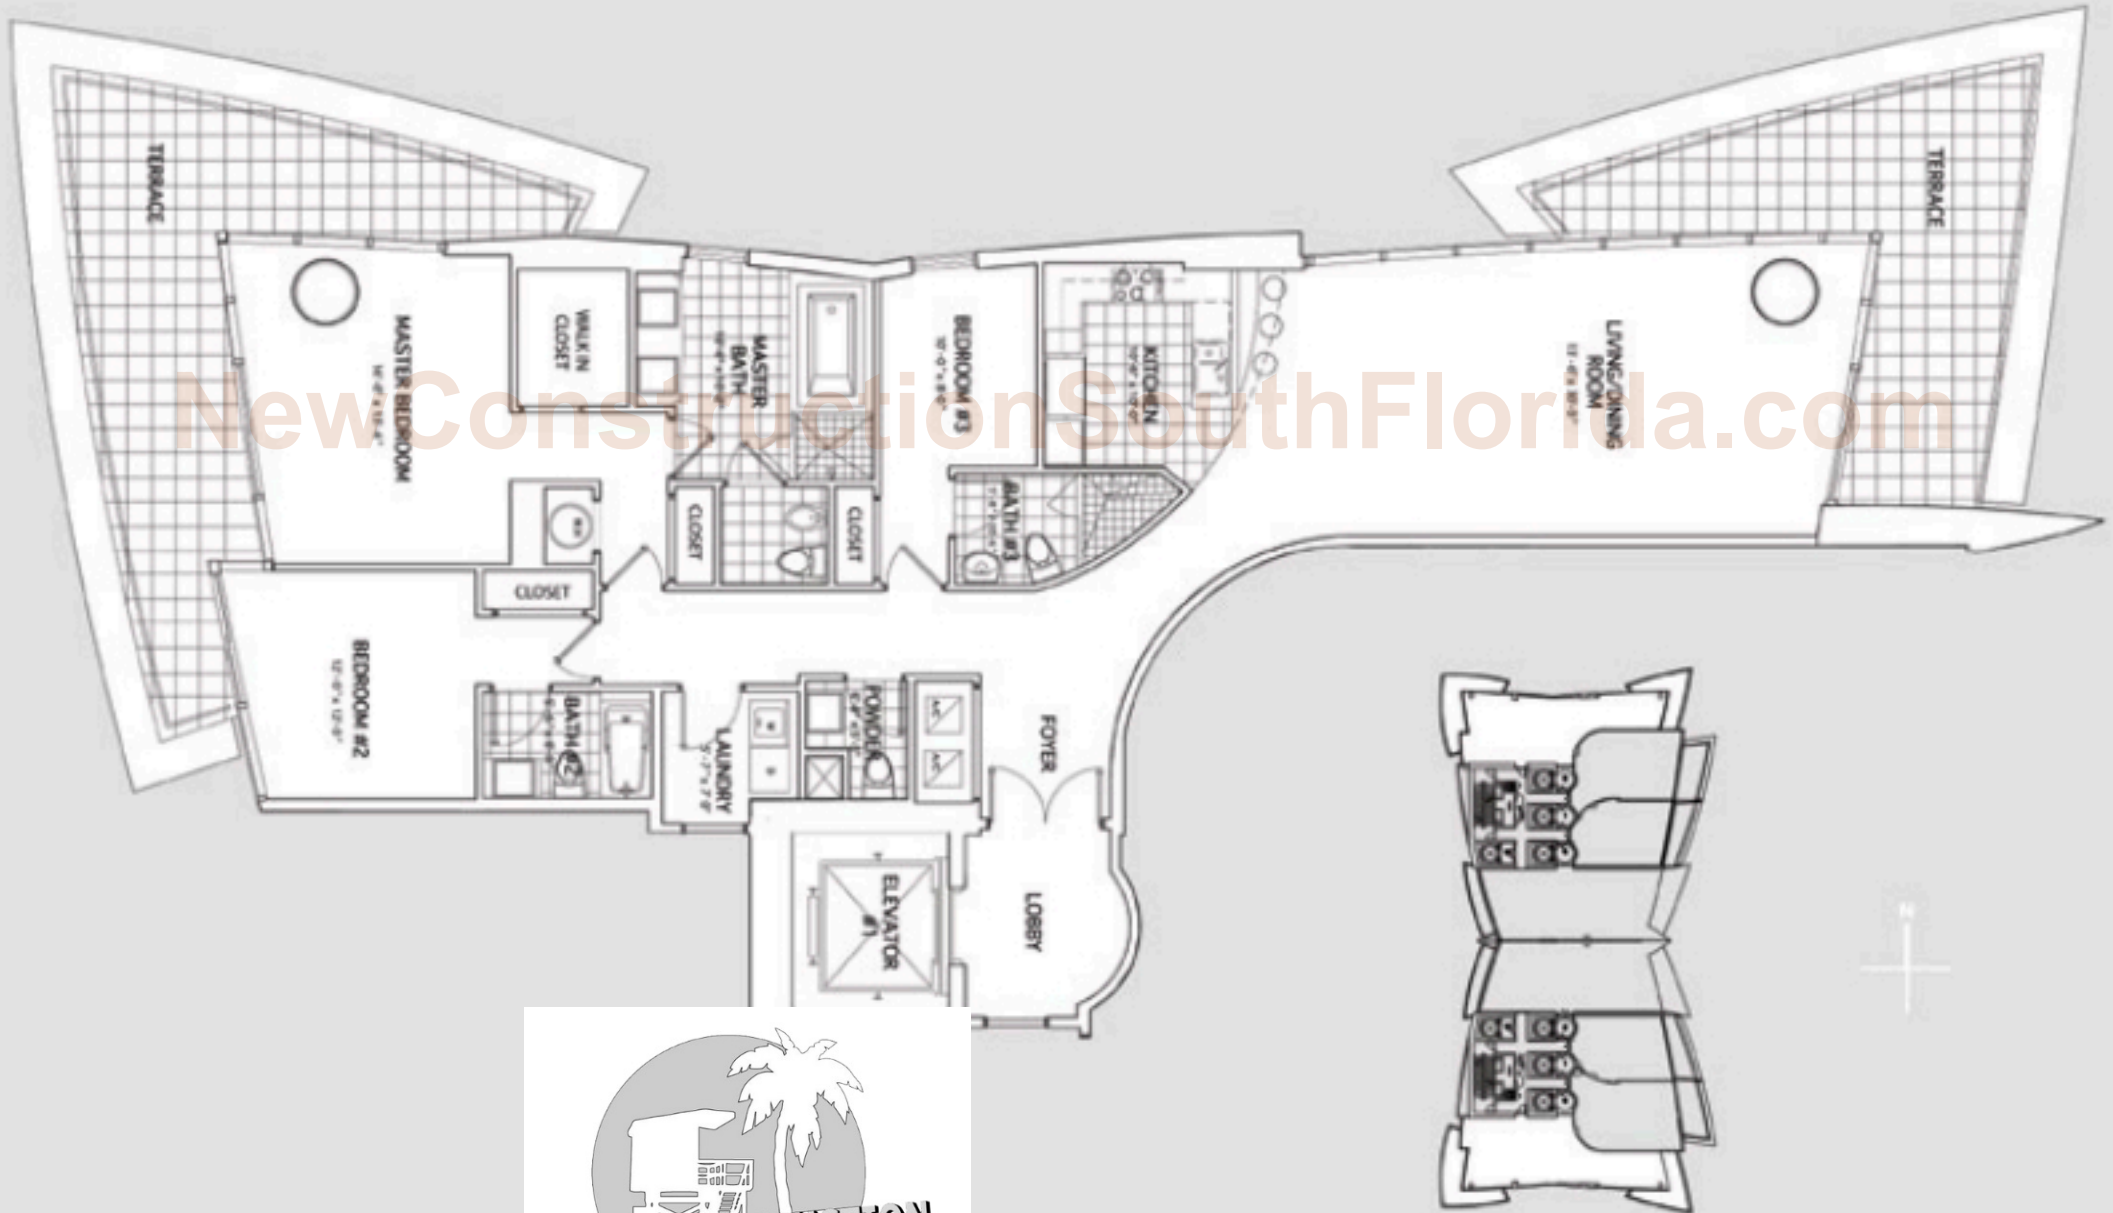

JADE *Beach*

UNIT A

3 BEDROOMS, 3 1/2 BATHS

TOTAL AREA: 2,630 SQ.FT. 244.3 SQ.M