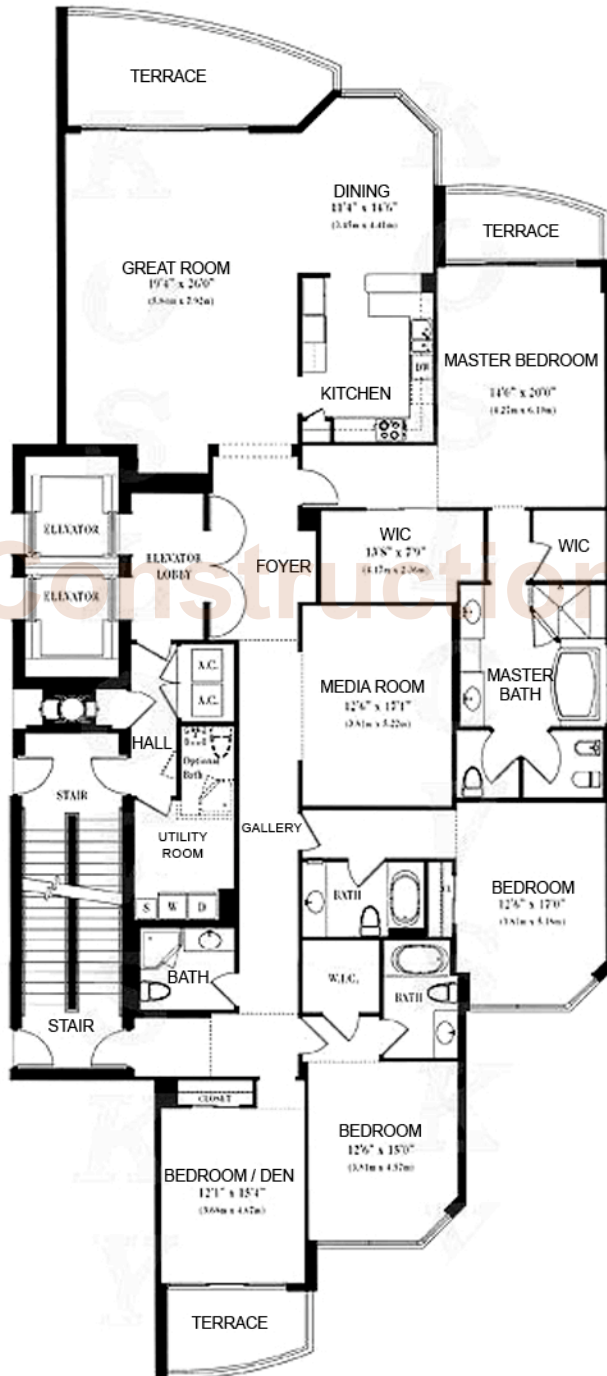

RESIDENCE 10  
4 BEDROOMS/ 5 BATHS

FLOOR PLAN  
E  
3,959 sq. ft.

**HAMPTONS SOUTH**  
South Florida

INTERCOASTAL

CITY

NewConstructionSouthFlorida.com