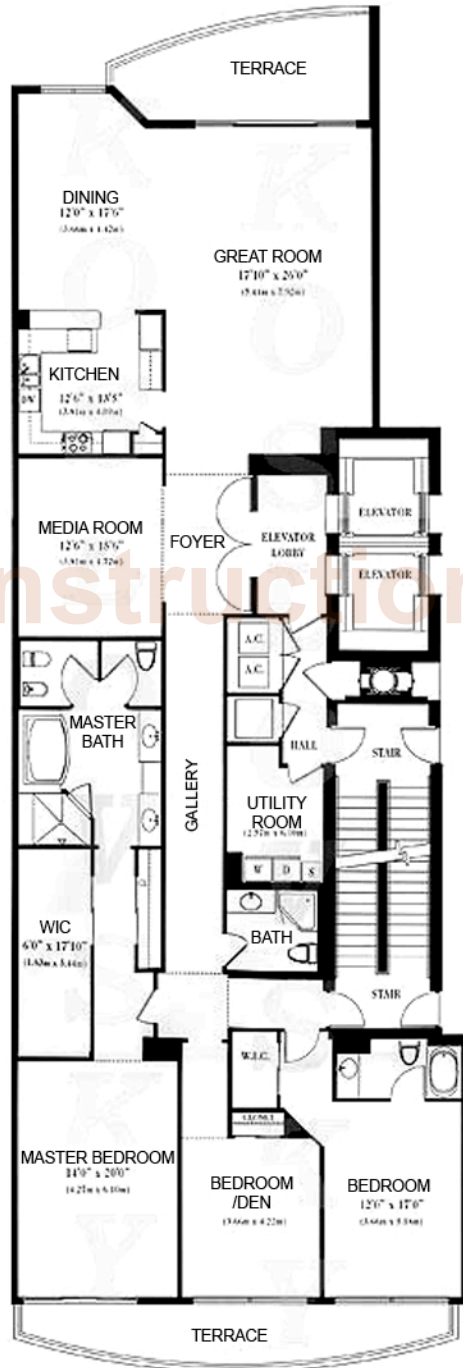

RESIDENCE 09
3 BEDROOMS/ 4 BATHS

FLOOR PLAN
D
3,537 sq. ft.

HAMPTONS SOUTH
South Florida

NewConstructionSouthFlorida.com

INTERCOASTAL

CITY

NewConstructionSouthFlorida.com