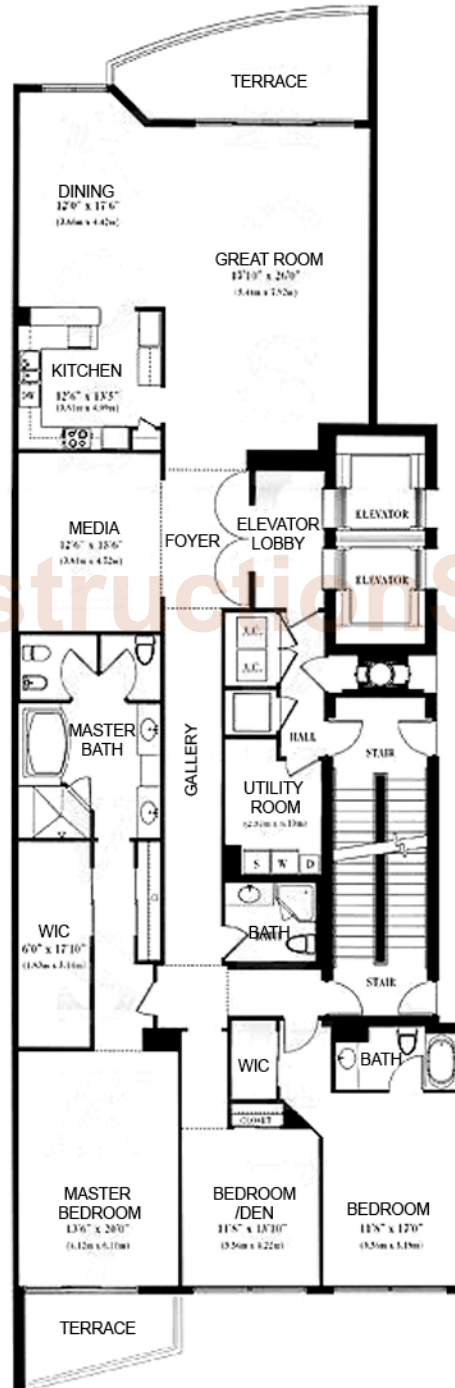

RESIDENCE 08  
3 BEDROOMS/ 4 BATHS

FLOOR PLAN  
D  
3,537 sq. ft.

HAMPTONS SOUTH  
South Florida

NewConstructionSouthFlorida.com

INTERCOASTAL

CITY

NEW CONSTRUCTION  
South Florida

NewConstructionSouthFlorida.com