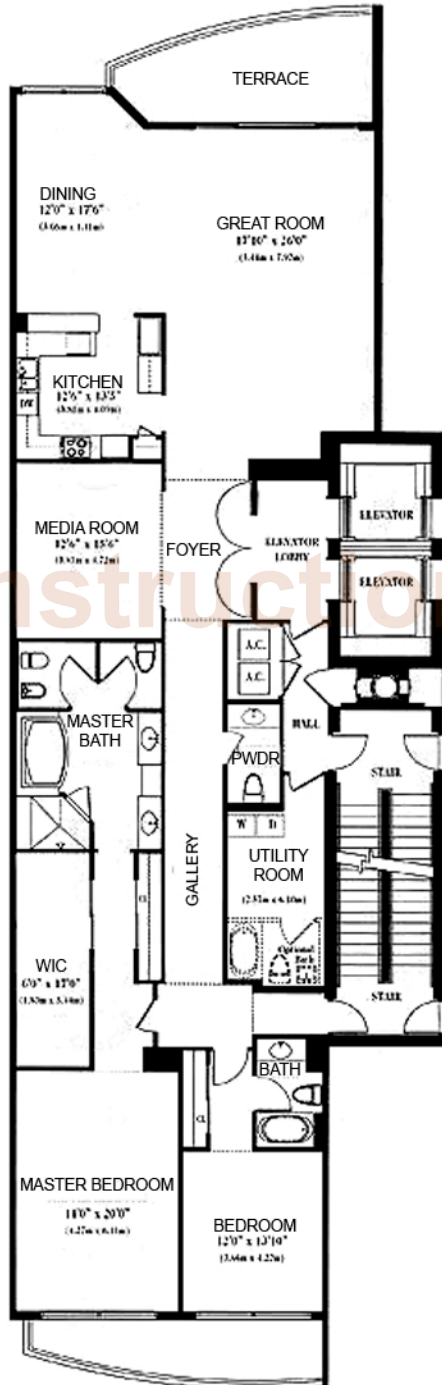

RESIDENCE 06
2 BEDROOMS/ 3.5 BATHS

FLOOR PLAN
C
3,410 sq. ft.

HAMPTONS SOUTH
South Florida

NewConstructionSouthFlorida.com

INTERCOASTAL

CITY

NewConstructionSouthFlorida.com