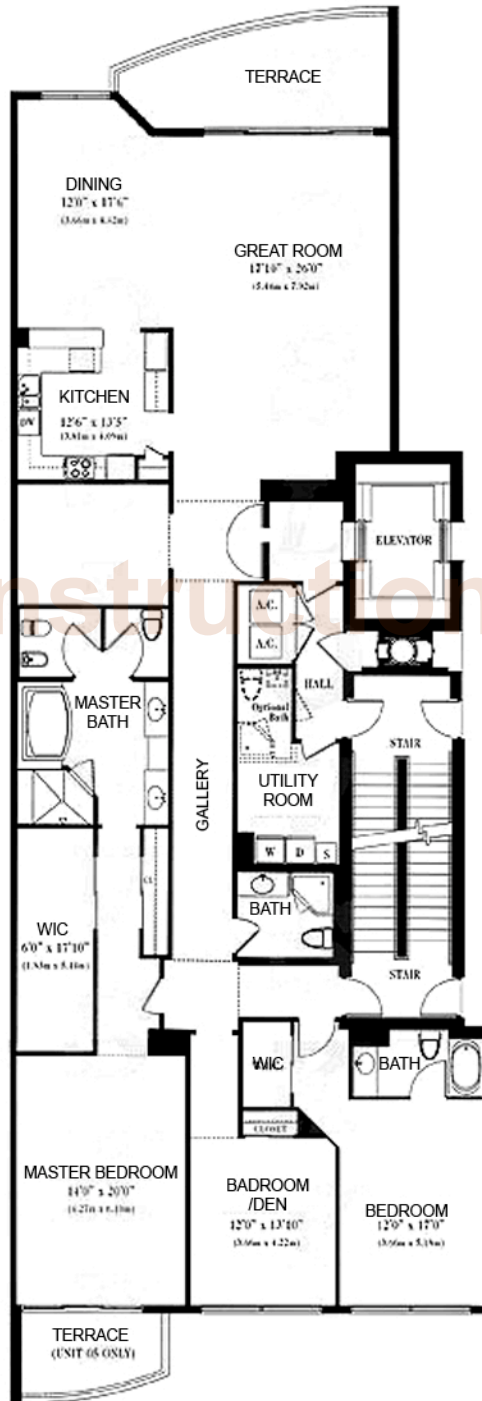

RESIDENCE 05
3 BEDROOMS/ 4 BATHS

FLOOR PLAN
D
3,537 sq. ft.

HAMPTONS SOUTH
South Florida

NewConstructionSouthFlorida.com

INTERCOASTAL

CITY

NewConstructionSouthFlorida.com