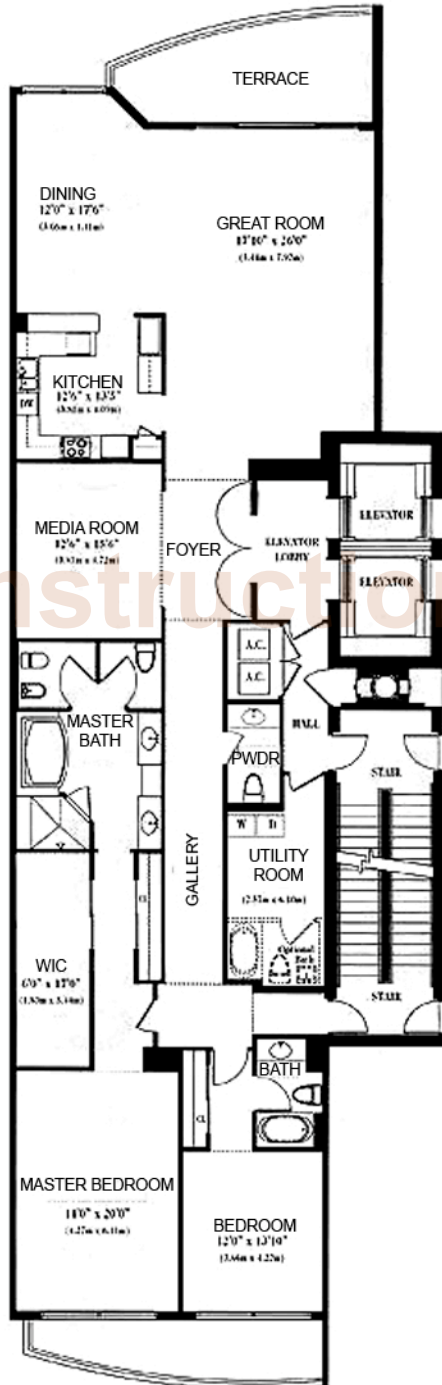

RESIDENCE 04  
2 BEDROOMS/ 3.5 BATHS

FLOOR PLAN  
C  
3,410 sq. ft.

HAMPTONS SOUTH  
South Florida

NewConstructionSouthFlorida.com

INTERCOASTAL

CITY

NewConstructionSouthFlorida.com