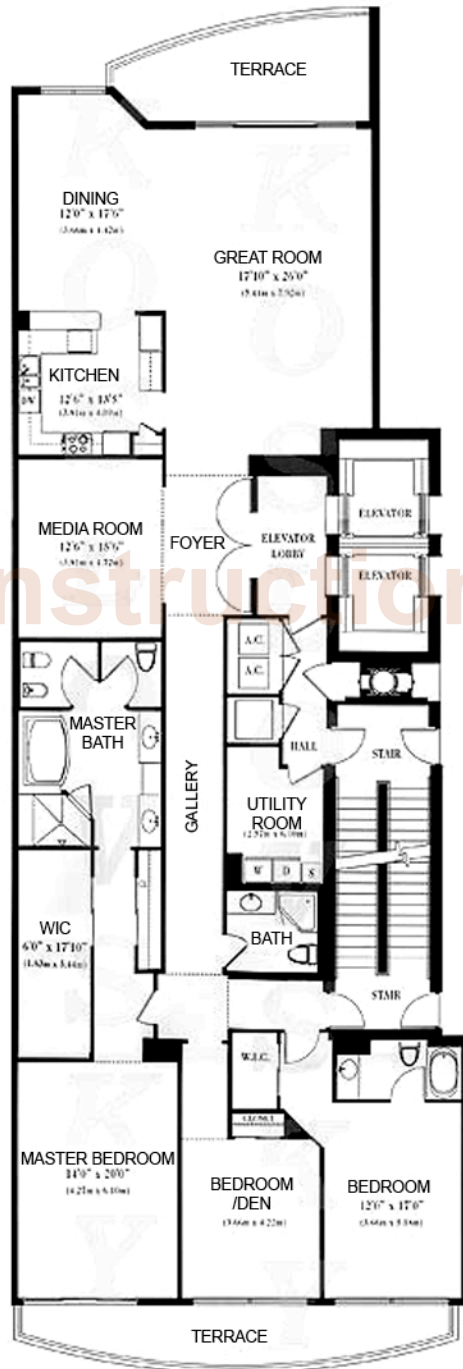

RESIDENCE 02
3 BEDROOMS/ 4 BATHS

FLOOR PLAN
D
3,537 sq. ft.

HAMPTONS SOUTH
South Florida

NewConstructionSouthFlorida.com

INTERCOASTAL

CITY