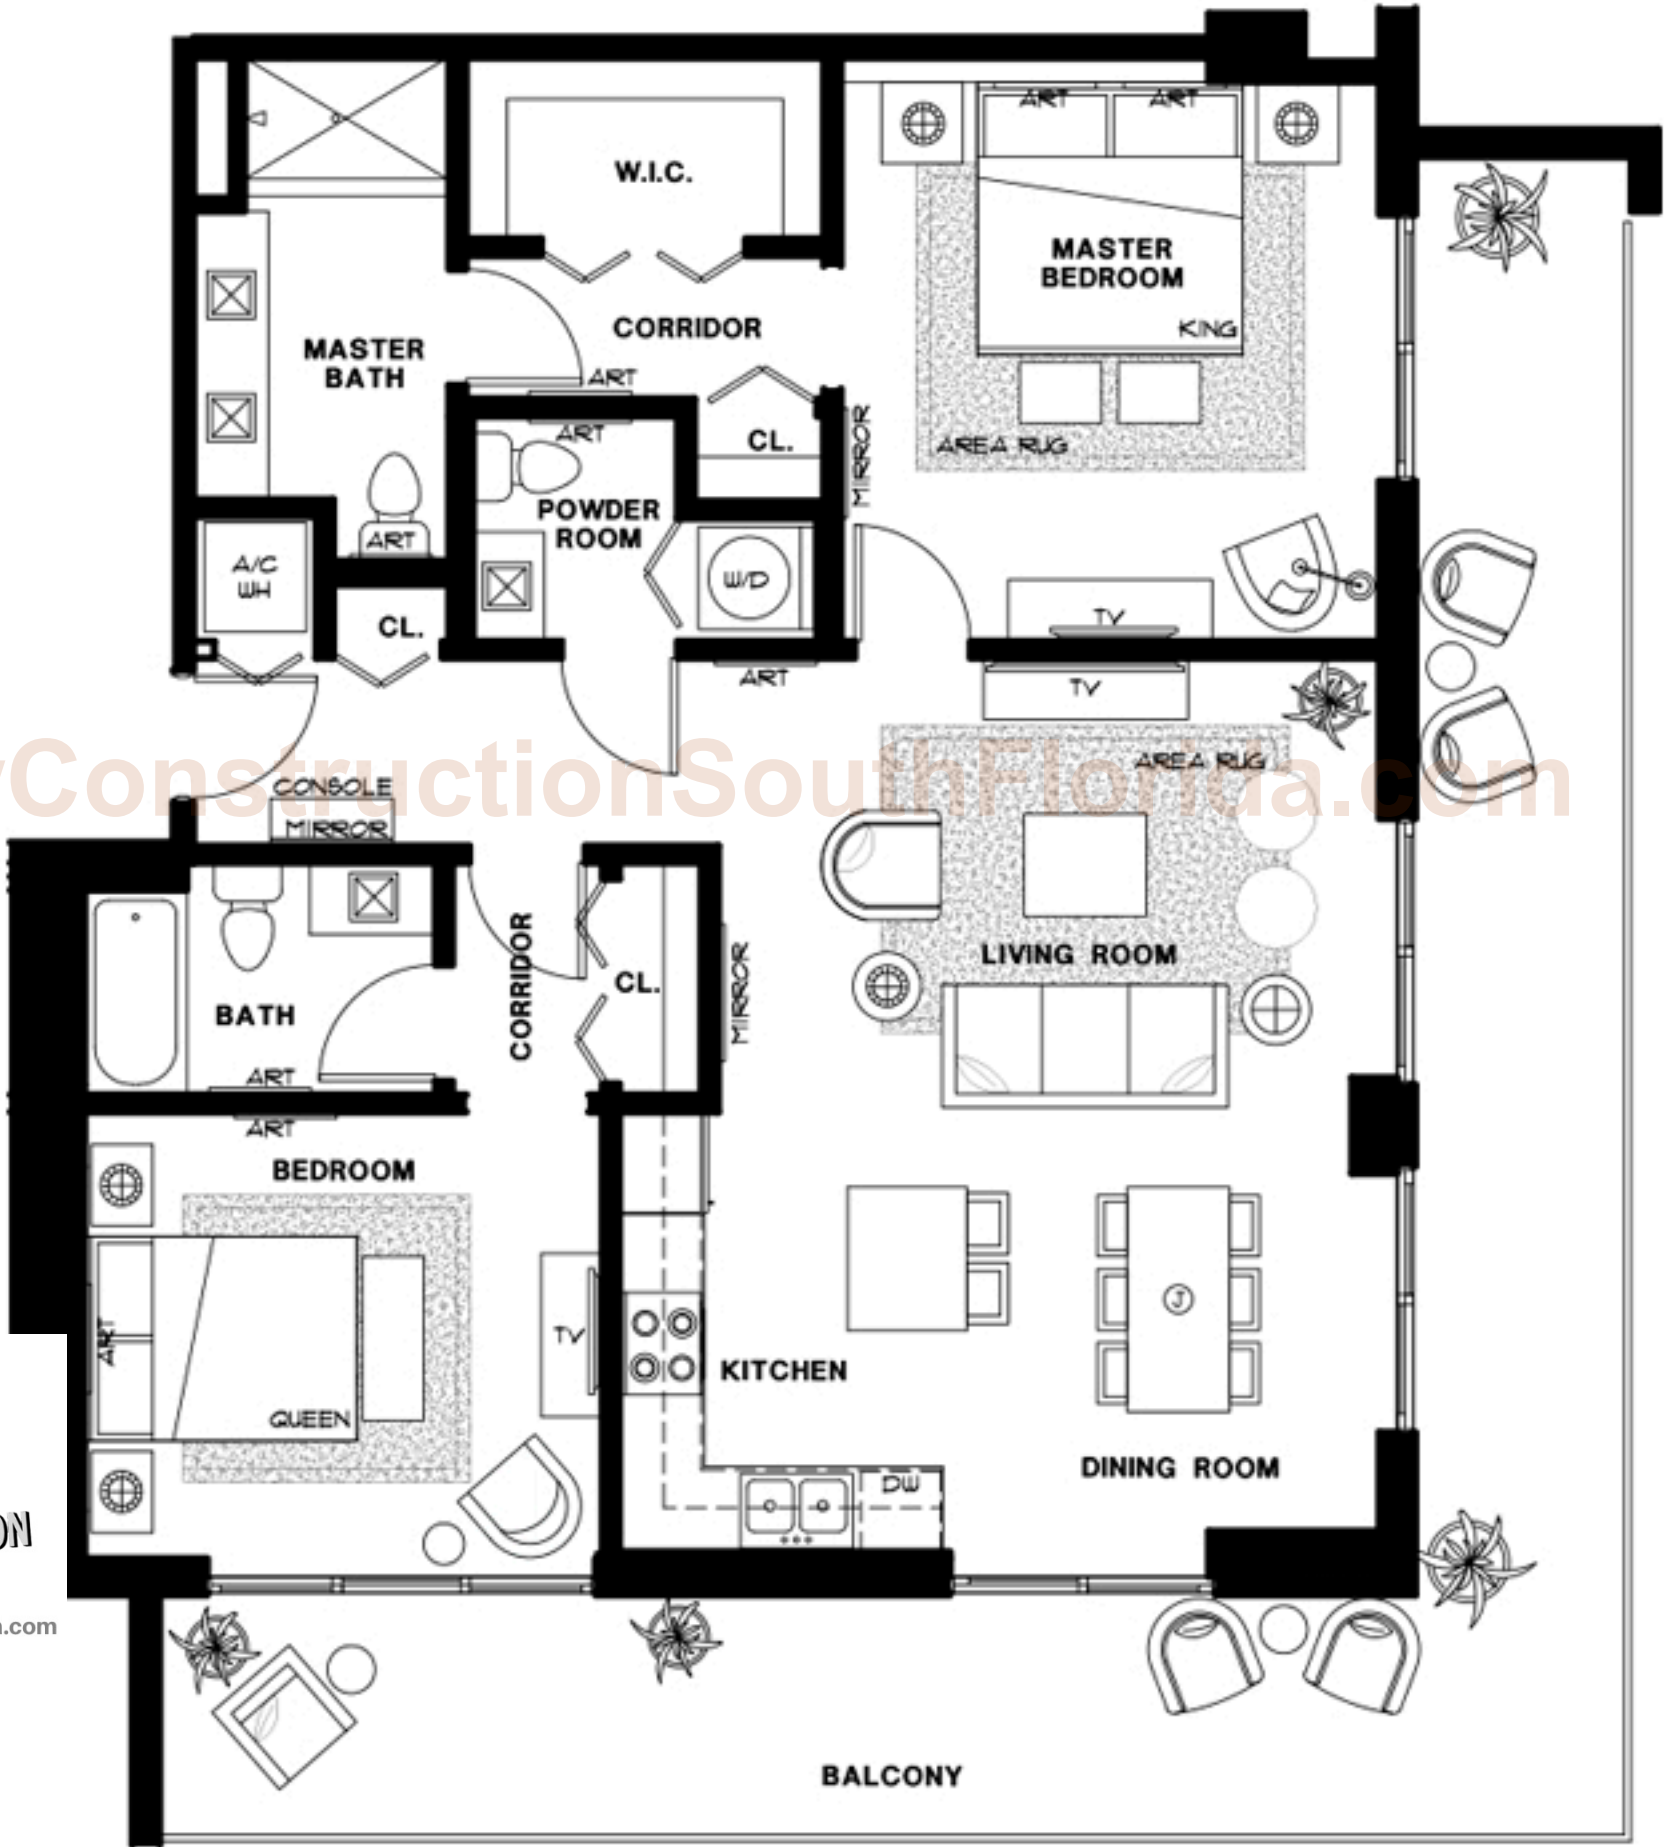

RESIDENCE

# 2B

1204 sqft

NOW *by STEVEN G. INC.*

NewConstructionSouthFlorida.com

NewConstructionSouthFlorida.com