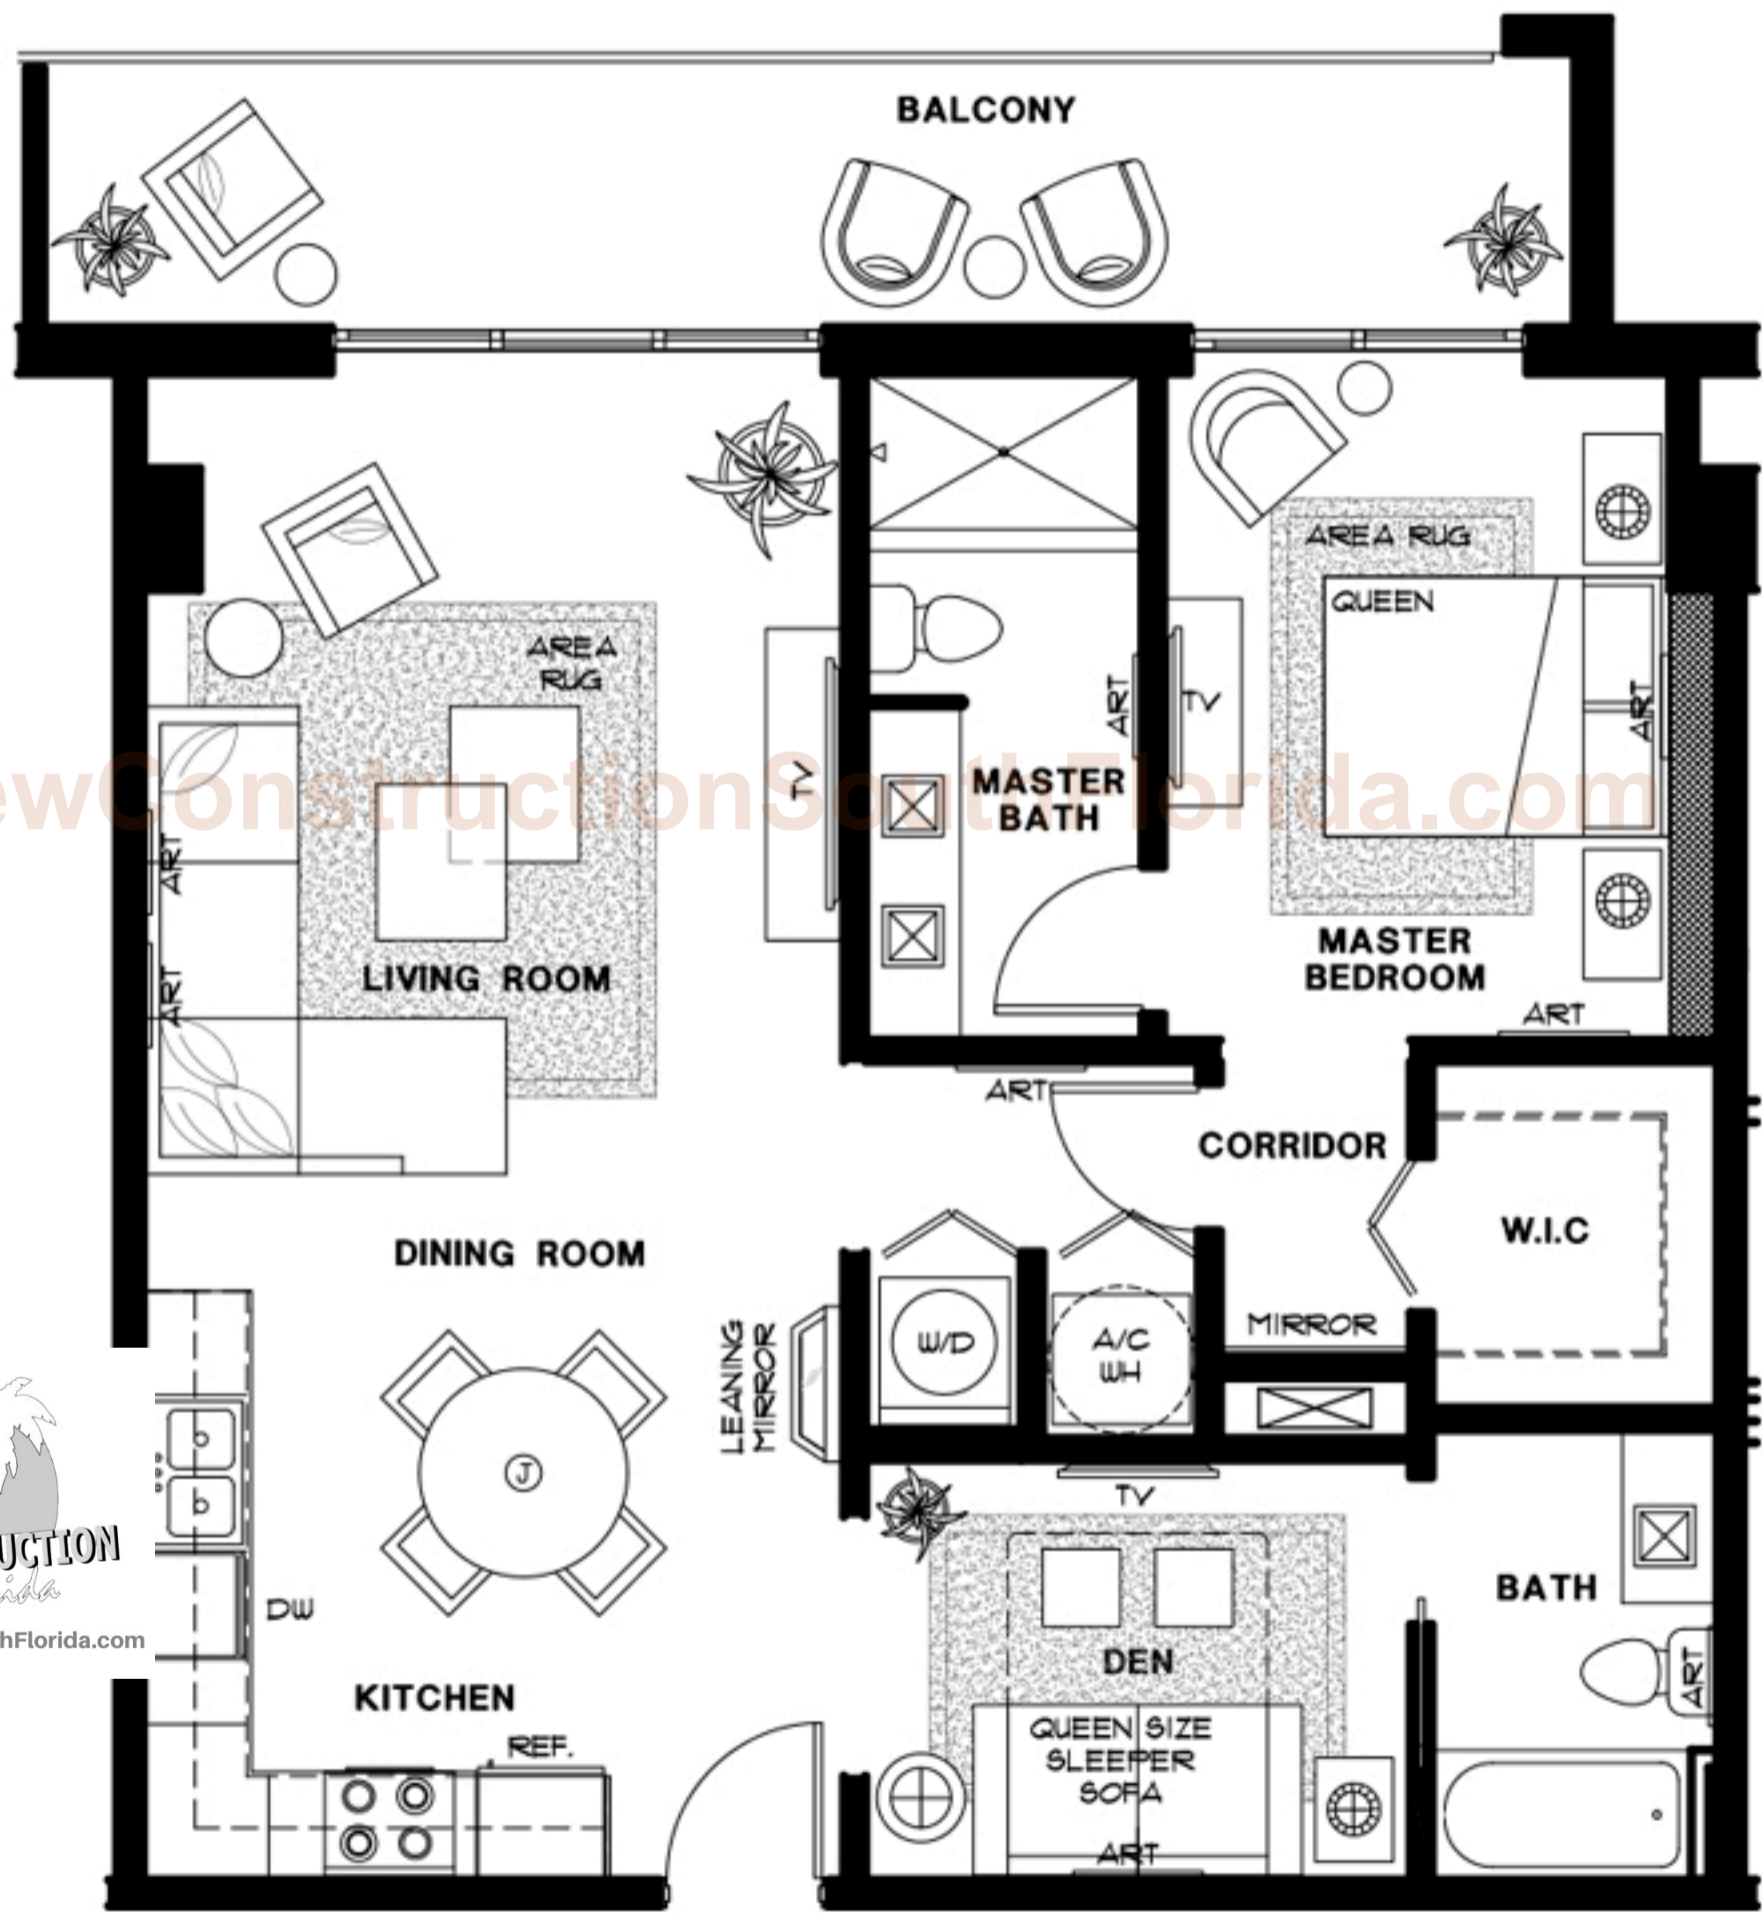

RESIDENCE

1A

NOW *by STEVEN G. INC.*

range 937 sqft - 948 sqft

NewConstructionSouthFlorida.com